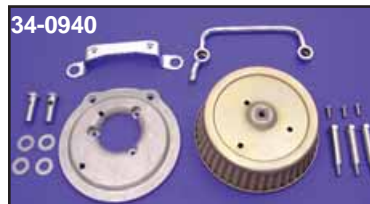

# Air Cleaner Kit

BIG TWIN

**Chrome Teardrop Big Twin Air Cleaner Kit** includes die cast backing plate, filter, tear drop chrome cover, breather, canister set and bolts for 1992-up Evo and 1999-up TC88 models equipped with CV carburetor.

**VT No. Item**

**34-0695** Kit (Fits 1992-06 Big Twin equipped with CV carb)

**34-1182** 3 Stud Set

**34-0948** Filter

**Sifon Performance Air Cleaner Kits** include filter, breather tube, chrome mini breather bracket and mount hardware for carbureted models listed. Order cover separately.

VT No.	Year	Model
<b>34-0940</b>	1993-99	Ev
<b>34-0941</b>	1999-up	TC88
<b>34-0944</b>	1998-up	TC88
<b>34-0566</b>	All	7" Cover

**Sifon Air Cleaner Kits** include a hi-flow "Cycovator" element with an integral metal backing plate for a direct bolt on application for carb and EFI models. Reuse of some original hardware required.

**VT No. Item Models**

**34-1289** 2008-up T ouring

**34-1290** 2000-08 Big Twin

**34-0566 Installed on 34-0940**

**Chrome Teardrop Air Cleaner Cover Kit** fits Velo or Screamin' Eagle Air Cleaner Kits with filter as shown. Filter available separately.