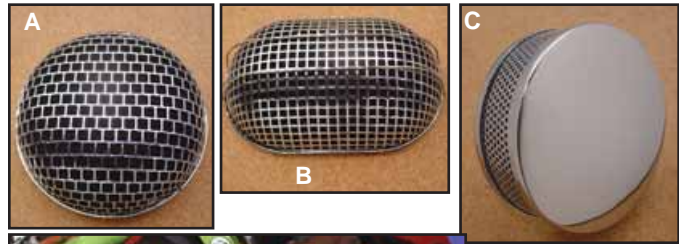

# Air Cleaner

Rodan Billet Air Cleaners available with hidden or external screws on cover to fit CV models.

External	Smooth	Type
34-0644	34-0642	Flame
34-0645	34-0643	Smooth

K&N Chrome Billet Air Cleaner Assemblies for Evo Big Twin models with CV carburetor. Available in flamed, ball grooved or mirror finish and are complete with mounting hardware.

VT No.	Type	Style
34-3909	Ball Grooved	Teardrop
34-3910	Mirror	Teardrop
34-3902	Mirror	Round
34-3912	Ball Grooved	Round
34-3333	Filter Only	Teardrop
34-3904	Filter Only	Round

Oval Air Cleaner Inserts for H-D.

VT No.	Style
34-0801	H-D
34-0432	Black

Chrome Air Cleaners include elements.

VT No.	#	Fits
34-0501	A	Bendix-Keihin
34-0732	A	CV
34-0733	A	S&S
34-0040	B	Bendix-Keihin
34-0506	C	Bendix-Keihin with Chrome Mesh
34-0906		Foam Element for C type
34-0711		Foam Element for A type

5/4" Chrome Air Cleaners are for all Bendix and Keihin 3 bolt carbs. Includes foam washable element, 2 1/4" thick.

VT No.	Item
34-0510	Drilled
34-0512	Smooth
34-0915	Element Only

Axel's Chrome Billet Air Cleaners fit to CV carbs. Order mount kits separately. Bracket listed features built in breather passage and includes bolts for Ev and TC-88 models.