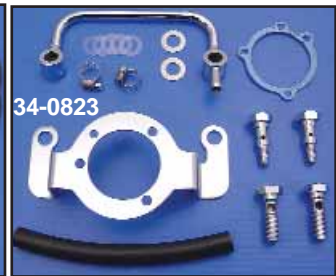

Finned	Smooth	Flame	Year/Model
34-0663	34-0656	34-0650	1992-99 Big Twin
34-0664	34-0657	34-0651	2000-up TC-88

34-0633

Chrome Slotted Air Cleaner Assembly fits CV only. Order bracket and breather kit separately.

VT No.	Year	Bracket Kit
34-0630	1993-99	35-0122
34-0633	2000-up	35-0125

34-0822
Installed

34-0822

34-0824

34-0823

Flow Swept Air Cleaner Assembly fits 1993-up EV & TC-88 models. Order 34-0823 bracket kit separately. 34-0824 backing plate accepts 8" type air clear cover.

- VT No. Item
- 34-0822 Air Cleaner
- 34-0824 Backing Plate
- 34-0823 Bracket Kit
- 34-0948 Filter Only
- 34-0548 8" Cover

34-1263

34-1264

34-1262

34-1265

5" Mini-Teardrop Air Cover fits CV carbs. Order backing plate separately.

- VT No. Style
- 34-1263 Maltese
- 34-1264 Skull
- 34-1262 Smooth
- 34-1265 Flame
- Back Plates
- 34-1268 CV
- 34-1269 Keihin
- 34-1271 S&S
- 34-1267 Bendix

34-1268

34-1527

34-1528

Siren Air Cleaner Assemblies include cover, back plate and mount hardware for Big Twin. Years listed.