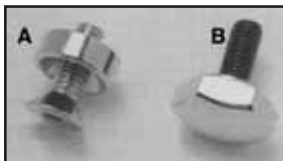

S&S Air Cleaner Cover Mounting Screws. Chrome plated custom button head countersunk allen screws mount cover on S&S air cleaners. 3 screws per kit.
VT No. 9980-3

Air Cover Screws

Air Cleaner Cover Mounting Kits replace 29259-83, 29283-93 and 6109.