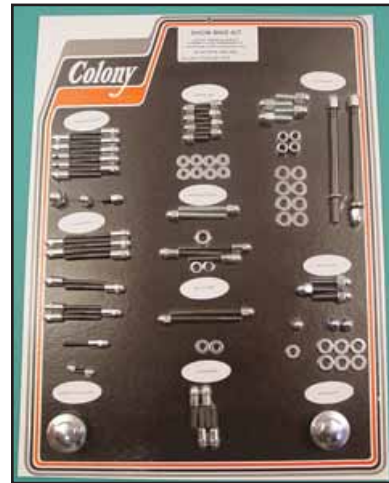

2006-up FXD-FXDWG Screw Kits.

VT No.	Fits
2344-10	Oil Pan
2345-6	Shift Cover
2343-13	Trans Side Cover
2340-10	Pulley Bolts
2341-5	Front Rotor
2346-3	Dash Panel
2342-18	Primary Cover

2007-up Chrome Allen Screw Kits fit FLT models.

Acorn	Allen	Fits
—	2400-12	Oil Pan Mount
2532-14	2401-15	Trans Side Cover
2534-19	2402-18	Primary Cover
—	2403-22	Motor Mount
2533-6	—	Trans Shift Cover

Show Bike Kit

Show Bike Kits are original chrome detailing by Colony for models listed. Includes acorn or cap nuts for motor and transmission area.

Cap Acorn

Acorn	Chrome	Gold	Year	Model
7929	—	—	1987-91	FLT-FXR
7930	—	—	1992-95	FLT-FXR
7931	—	—	1996-98	FLT-FXR
7917	7917-G	—	1984-86	Evo 4-Speed BT
7918	7918-G	—	1985-86	Evo 5-Speed BT
7920	7920-G	—	1987-88	Evo ST 5-Speed
7921	7921-G	—	1989-91	Evo ST and Dyna
7923	—	—	1992-95	Evo ST and Dyna
7924	—	—	1996-98	Evo and Dyna
7925	—	—	1999-05	Twin Cam 88 Dyna
7926	—	—	1999-06	Twin Cam 88 FLT
7928	—	—	2000-06	Twin Cam 88 FXST-FLST

Caps in chrome finish.

VT No.	Fits
8520	1987-88 Evo Softail
8521	1989-91 Evo Softail
8517	1984-86 Evo 4 Spd
8518	1985-86 Evo 5 Spd

Chrome Dome Cap

300 Pc Assortment (37-1505)!

Snap Caps™ snap on knurled allen screws for ease of installation. Packs of 25 or 100.