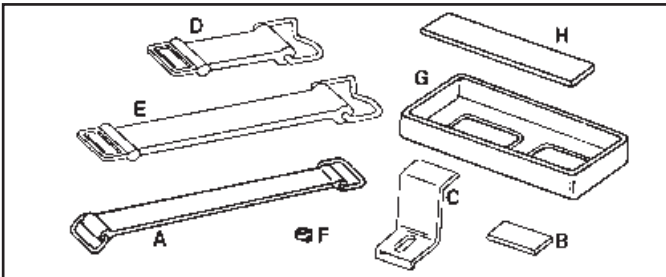

Oil Tank

BIG TWIN

Oval Oil Tanks will mount to stock or custom ST frames right or left side belt drive applications. Tanks accept stock battery. Order bracket set separately.

VT No.	Finish
40-0186	Chrome
40-0187	Raw
31-0221	Brackets
37-8961	Drain Plug

Mount Hardware

FXST Battery Hardware for 1984-99 Softtail models.

VT No.	#	OEM	Item	Year
28-2217	A	66105-77	Strap	1984-92
28-0138	B	66004-93	Clamp Pad	1993-99
31-0260	C	66185-93	Clamp	1993-99 FXST
28-0136	D	66109-93	Front Strap	1993-99
28-0137	E	66111-93	Rear Strap	1993-99
28-0878	—	—	Strap	2001-up
37-8933	F	10067	Vent Clamp	50 pack
28-0423	G	66210-85B	Tray Insert	1986-97
28-0218	G	66210-97	Tray Insert	1998-99
28-0256	G	66210-00	Tray Insert	2000-up
28-0789	G	66210-07	Tray Insert	2007-up
28-0539	H	66309-84 66103-74	Pad	Pair