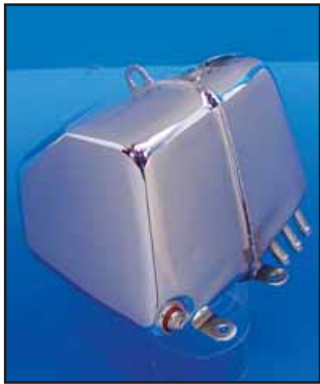

# Oil Tank 00-up ST

31-0685

**2000-up Chrome Oil Tank** fits ST models. Replaces 62498-00A. **VT No. Item**  
40-0014 Tank  
31-0771 Chr Top Mt  
31-0685 Mount Kit

**2000-06 Braided Oil Line Kit** fits Softail models with TC88B engine and includes stainless lines, chrome fittings, O-rings and clips replaces 63860-00. **VT No. 40-0650**

**Oil Line Fitting** features push in release button for installation 2000-up. **VT No. 40-0497**

40-0496

40-0498

**Oil Drain Plug** for 1990-up Softails to seal oil hose  
**VT No. OEM Year**  
40-0496 62725-90 1990-00  
40-0498 60328-98A 2001-up

**Billet Oil Drain Block** allows remote mounting with drain plug. **VT No. 40-0485**

**Chrome Oil Tank** fits 1982-94 FXR models. Replaces 62406-81. **VT No. 40-0094**

**Oil Tank Plug** is constructed of rubber with chrome cap for tanks which accept a push in plug. **VT No. 28-0219**

40-0189

40-0189

40-0191

40-0191 Installed

40-0191 Installed

**Round Oil Tanks** fit 2000-up TC-88-ST models with side fill. Tank is 6.5" diameter, 11.75" long and requires removal of coil bracket and relocation of coil. Order mount kit separately. **Note:** Will not fit rocker models.