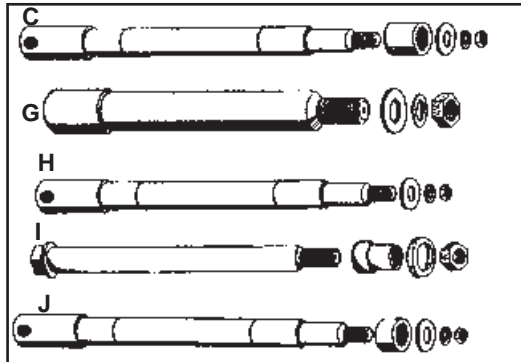

# Chrome Front Axle Kit

**Chrome Front Axle Kits** include plated axle, nuts, spacer, and hardware.

Year/Model	Kit	Spacer	Nut Kit	Axle	#	Fork mm	OD
1984-86 FXWG, 1984-06 FXST	44-0572	44-0297	8769-3	44-0208	C	41	.750
2007-up FXST	44-0795	2391-7	2391-7	44-0793		41	25mm
1984-99 FLT	44-0675	—	9989-4	44-0208	C	41	.750
2000-06 FLT	44-0673	—	2036-5	44-0359	C	41	1"
2007-up FLT	44-0794	—	—	44-0793	C	41	25mm
2000-2005 FXST-FXDWG	44-0613	—	2022-5	44-0208	C	41	.750
2006-up FXDWG	—	—	—	44-0693	C	49	1.00
2000-06 FXSTD	44-0617	—	—	44-0617	C	41	
1984-86 FXE, 1986-87 FXR-FXRS	44-0577	—	8768-3	44-0207	G	35	.750
1988-99 FXR-FXD	44-0578	—	87693	44-0086	H	39	.750
2000-2003 FXD	44-0614	—	2028-5	44-0614	H	39	.750
2004-2005 FXD	44-0684	2256-5	2256-5	44-0685	H	39	1.00
2006-up FXD	44-0798	—	—	44-0699	H	49	1.00
1988-99 FXSTS	44-0579	44-0546	37-8118 37-8564*	44-0083	I	—	.750
2000-up FXSTS	44-0615	—	2032-4	44-0083	I	—	.750
1987-95 FLST-FLSTF	44-0580	44-0293	8769-3	44-0084	J	41	.750
1996-99 FLSTF	44-0586	44-0291	8769-3	44-0084	J	41	.750
1996-99 FLST	44-0587	44-0373	8769-3	44-0084	J	41	.750
2000-06 FLST	44-0612	—	2034-4	44-0084	J	41	.750
2000-06 FLSTF	44-0630	2029-5	2029-5	44-0084	J	41	.750
2007-up FLST	44-0796	2388-5	2388-5	44-0695		41	25mm
1997-up FLSTS	44-0631	—	—	44-0358	J	41	.750
2007-up FXSTD	44-0843	—	—	—	K	41	25mm