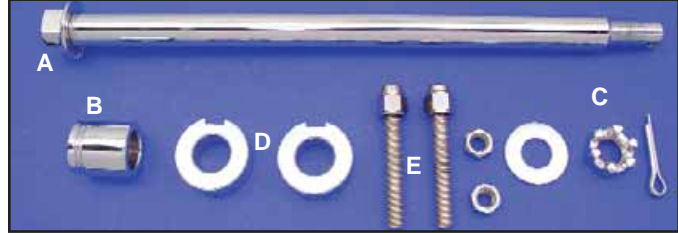

Rear Axle & Hardware for ST

2023-2
Shown

FXST-FLST Rear Axle Kit with chrome hardware, with items pictured. Each item is available separately.

VT No.	#	Note	Fits
44-0547	A-B-C-D-E	Kit	1987-92 Kit
44-0548	A-B-C-D-E	Kit	1993-99 Kit
44-0620	A-B-C-D-E	Kit	2000-up Kit
44-0892	A-B-C-D-E	Kit	2007
44-0893	A-B-C-D-E	Kit	2008-up
44-0597		Cap Adjuster	1987-92
44-0219	A	Chrome	Axle
44-0342	B	Chrome	Spacer
8715-4	C	Nut Kit	With washers
44-0545	D & E	Adjuster Kit	1986-92
44-0609	D & E	Adjuster Kit	2000-up
44-0618	D	Collar	1994-99
44-0607	D	Collar	2000-07
44-0725	D	Collar	2008-up
8934-2	E	Adjuster only	1986-92
9515-2	E	Adjuster only	1993-99
2023-2	E	Adjuster only	2000-07
2517-2	E	Adjuster only	2008-up