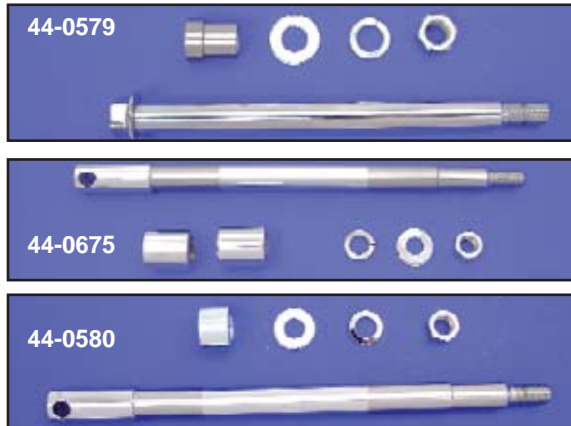

# Chrome Front Axle Kits

**Chrome Front Axle Kits** include plated axle, nuts, spacer, and hardware. Axle sleeve included when required.

| Year/Model                       | Kit     | Spacer  | Nut Kit             | Axle                         | Axle OEM  | # | Fork mm | OD    |
|----------------------------------|---------|---------|---------------------|------------------------------|-----------|---|---------|-------|
| 1984-86 FXWG,<br>1984-06 FXST    | 44-0572 | 44-0297 | 8769-3              | 44-0208                      | 43346-83B | C | 41      |       |
| 2007-up FXST                     | 44-0795 | 2391-7  | 2391-7              | 44-0793                      | 41547-07  |   | 41      | .750  |
| 1984-99 FLT                      | 44-0675 | —       | 9989-4              | 44-0208                      | 43346-83B | C | 41      | .750  |
| 2000-06 FLT                      | 44-0673 | —       | 2036-5              | 44-0674                      | 43364-00  | C | 41      | .750  |
| 2007-up FLT                      | —       | —       | —                   | 44-0793                      | 41547-07A | C | 41      | 1.00  |
| 2000-2005 FXST-FXDWG             | 44-0613 | —       | 2022-5              | 44-0208                      | 43346-83B | C | 41      | .750  |
| 2006-up FXDWG                    | 44-0693 | —       | —                   | 44-0693                      | 40923-06  | C | 49      | 1.00  |
| 2000-06 FXSTD                    | 44-0617 | —       | —                   | 44-0617                      | 43354-00  | C | 41      |       |
| 1984-86 FXE,<br>1986-87 FXR-FXRS | 44-0577 | —       | 8768-3              | 44-0207                      | 43883-84  | G | 35      | .750  |
| 1988-99 FXR-FXD                  | 44-0578 | —       | 8768-3              | 44-0086                      | 43895-87  | H | 39      | .750  |
| 2000-2003 FXD                    | 44-0614 | —       | 2028-5              | 44-0614                      | 43895-00  | H | 39      | .750  |
| 2004-2005 FXD                    | 44-0684 | 2256-5  | 2256-5              | 44-0685                      | 43758-04  | H | 39      | 1.00  |
| 2006-up FXD                      | 44-0798 | —       | —                   | 44-0699                      | —         | H | 49      | 1.00  |
| 1988-99 FXSTS                    | 44-0579 | 44-0546 | 37-8118<br>37-8564* | 44-0083<br>*Washer for above | 41109-88  | I | —       | .750  |
| 2000-up FXSTS                    | 44-0615 | —       | 2032-4              | 44-0083                      | 41109-88  | I | —       | .750  |
| 1987-95 FLST-FLSTF               | 44-0580 | 44-0293 | 8769-3              | 44-0084                      | 41584-86  | J | 41      | .750  |
| 1996-99 FLSTF                    | 44-0586 | 44-0291 | 8769-3              | 44-0084                      | 41584-86  | J | 41      | .750  |
| 1996-99 FLST                     | 44-0587 | 44-0373 | 8769-3              | 44-0084                      | 41584-86  | J | 41      | .750  |
| 2000-06 FLST                     | 44-0612 | —       | 2034-4              | 44-0084                      | 41584-86A | J | 41      | .750  |
| 2000-06 FLSTF                    | 44-0630 | 2029-5  | 2029-5              | 44-0084                      | 41584-86A | J | 41      | .750  |
| 2007-up FLST                     | 44-0796 | 2388-5  | 2388-5              | 44-0695                      | 41545-07  |   | 41      | 25 mm |
| 1997-up FLSTS                    | 44-0631 | —       | —                   | 44-0358                      | 41116-97  | J | 41      | .750  |