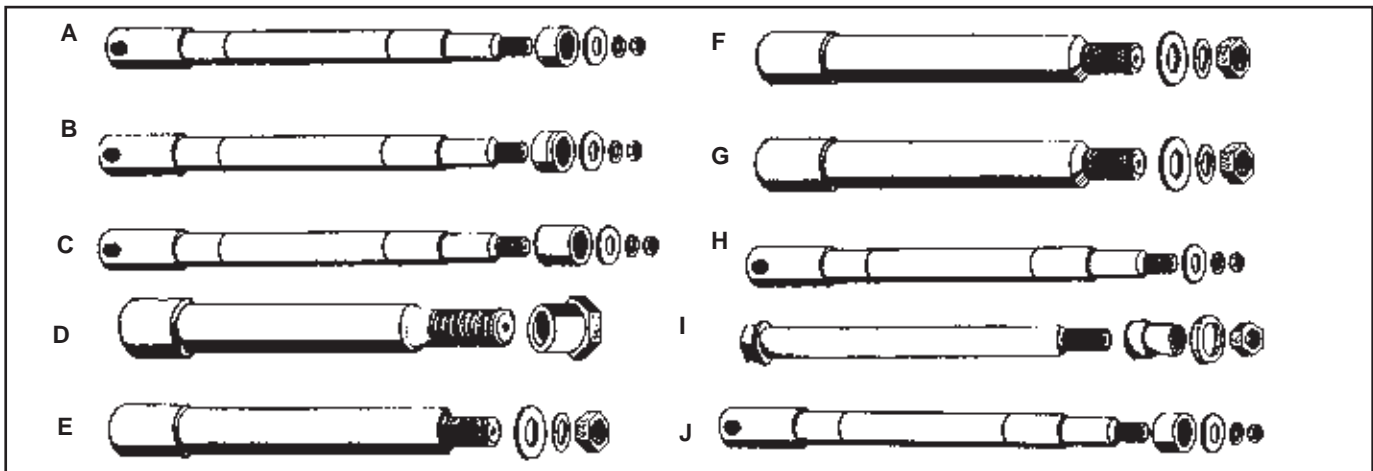

# Chrome Front Axle Kits

**Chrome Front Axle Kits** include plated axle, nuts, spacer, and hardware. Axle sleeve included when required.

| Year/Model                       | Kit     | Spacer  | Nut Kit             | Axle                         | Axle OEM  | # | Fork mm | OD    |
|----------------------------------|---------|---------|---------------------|------------------------------|-----------|---|---------|-------|
| 1984-86 FXWG,<br>1984-06 FXST    | 44-0572 | 44-0297 | 8769-3              | 44-0208                      | 43346-83B | C | 41      |       |
| 2007-up FXST                     | 44-0795 | 2391-7  | 2391-7              | 44-0793                      | 41547-07  |   | 41      | .750  |
| 1984-99 FLT                      | 44-0675 | —       | 9989-4              | 44-0208                      | 43346-83B | C | 41      | .750  |
| 2000-06 FLT                      | 44-0673 | —       | 2036-5              | 44-0674                      | 43364-00  | C | 41      | .750  |
| 2007-up FLT                      | —       | —       | —                   | 44-0793                      | 41547-07A | C | 41      | 1.00  |
| 2000-2005 FXST-FXDWG             | 44-0613 | —       | 2022-5              | 44-0208                      | 43346-83B | C | 41      | .750  |
| 2006-up FXDWG                    | 44-0693 | —       | —                   | 44-0693                      | 40923-06  | C | 49      | 1.00  |
| 2000-06 FXSTD                    | 44-0617 | —       | —                   | 44-0617                      | 43354-00  | C | 41      |       |
| 1984-86 FXE,<br>1986-87 FXR-FXRS | 44-0577 | —       | 8768-3              | 44-0207                      | 43883-84  | G | 35      | .750  |
| 1988-99 FXR-FXD                  | 44-0578 | —       | 8768-3              | 44-0086                      | 43895-87  | H | 39      | .750  |
| 2000-2003 FXD                    | 44-0614 | —       | 2028-5              | 44-0614                      | 43895-00  | H | 39      | .750  |
| 2004-2005 FXD                    | 44-0684 | 2256-5  | 2256-5              | 44-0685                      | 43758-04  | H | 39      | 1.00  |
| 2006-up FXD                      | 44-0798 | —       | —                   | 44-0699                      | —         | H | 49      | 1.00  |
| 1988-99 FXSTS                    | 44-0579 | 44-0546 | 37-8118<br>37-8564* | 44-0083<br>*Washer for above | 41109-88  | I | —       | .750  |
| 2000-up FXSTS                    | 44-0615 | —       | 2032-4              | 44-0083                      | 41109-88  | I | —       | .750  |
| 1987-95 FLST-FLSTF               | 44-0580 | 44-0293 | 8769-3              | 44-0084                      | 41584-86  | J | 41      | .750  |
| 1996-99 FLSTF                    | 44-0586 | 44-0291 | 8769-3              | 44-0084                      | 41584-86  | J | 41      | .750  |
| 1996-99 FLST                     | 44-0587 | 44-0373 | 8769-3              | 44-0084                      | 41584-86  | J | 41      | .750  |
| 2000-06 FLST                     | 44-0612 | —       | 2034-4              | 44-0084                      | 41584-86A | J | 41      | .750  |
| 2000-06 FLSTF                    | 44-0630 | 2029-5  | 2029-5              | 44-0084                      | 41584-86A | J | 41      | .750  |
| 2007-up FLST                     | 44-0796 | 2388-5  | 2388-5              | 44-0695                      | 41545-07  |   | 41      | 25 mm |
| 1997-up FLSTS                    | 44-0631 | —       | —                   | 44-0358                      | 41116-97  | J | 41      | .750  |