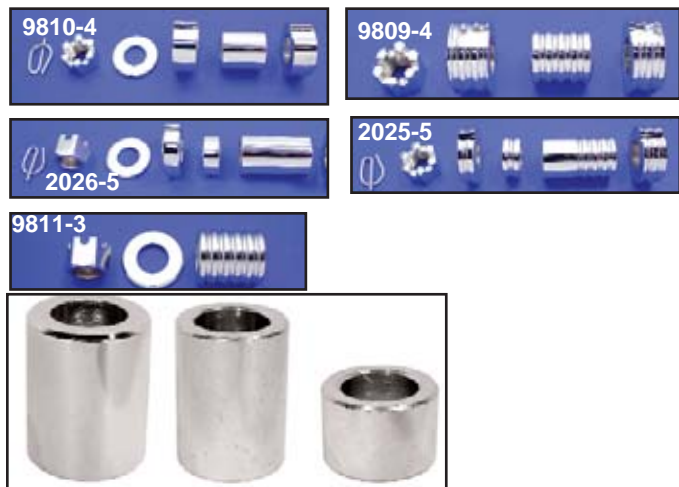

# Rear Axle Spacers

**Chrome Rear Axle Spacer Kits.** FX-FLST Kits include left side spacer, 2 axle adjuster collars & castle nut. Kits for Dyna include castle nut for axle and adjuster collars.

Stock	Grooved	Years
<b>For ST Models</b>		
9810-4	9809-4	1987-99
2026-5	2025-5	2000-up
<b>For FXD Models</b>		
9812-3	9811-3	1991-99
2038-4	2037-4	2000-05
2335-5	—	2006-up

**Axle Spacer Sets** feature 3/4" ID for front or rear wheel use.

Sets	Each	Length	Finish
—	44-0879	—	Chrome
—	44-0342	1.25"	Chrome
—	44-0325	27/32"	Chrome
44-0729	—	1/8"	Chrome
44-0730	44-0253	1/4"	Chrome
44-0731	—	3/8"	Chrome
44-0732	—	1/2"	Chrome
44-0733	—	5/8"	Chrome
44-0734	44-0430	3/4"	Zinc
44-0735	44-0254	1"	Chrome
44-0737	44-0785	1 1/4"	Chrome
44-0786	44-0786	1 5/8"	Zinc
44-0736	44-0429	1 1/2"	Zinc
—	44-0659	1 3/16"	Chrome
—	44-0227	1 7/16"	Chrome
—	44-0655	1 15/64"	Chrome

# Universal Spacers

**1" Wheel Spacer Sets** include one for each 1" and 7/8" long spacer with a 1" ID.

VT No.	Style
2036-5	Smooth
2035-5	Grooved

**DIY Universal Axle Spacer** is constructed of stainless steel 6" long with 3/4" I.D. are 1 1/8" OD, to be cut to length.  
VT No. 44-0670

**Chrome Rear Wheel Spacer Set** fits 2002-up Touring models which utilize a 1" diameter axle. Replaces 41163-04.  
VT No. 44-1977

**Rear Axle Spacers** allow wheels with 1" I.D. Bearings to fit 3/4" axle.  
VT No. Type  
44-0788 Long  
44-0690 Short