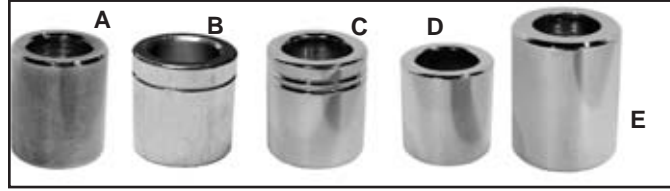

Rear Axle Seal Spacers

VT No.	OEM	Application
44-0421	40906-82A	1982-86 FXR's Cast/Wire wheel 1984-86 FXST Wire Wheel wheel, 1982-86 FXWG Wire wheel 1982 only FXS-80, Wire Wheel 1982-86 FXB-FXSB Cast wheel
44-1944	40906-82	As above with lip
44-0427	43654-86A	1987-99 FLT-FXST-FXR