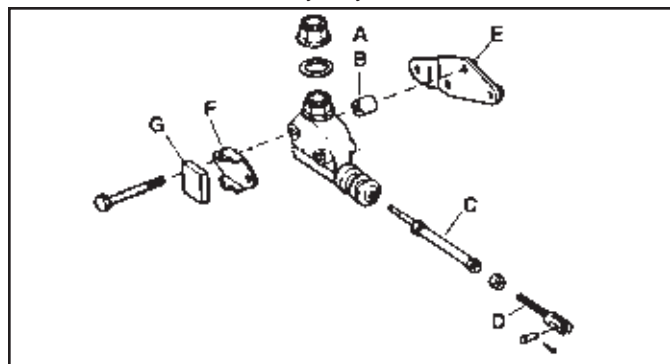

FX-FXE Brake Switch replaces 72005-73A for rear stoplight on 1973-77 models.

Clevis Pins in 10 pack, zinc plated, includes cotter pins and washers.

Rear Master Cylinder Hardware.

VT No.	OEM	#	Years	Item	Finish
23-0133	5983W	A	1972-E79	Spacer (2)	Zinc
23-0134	5890	B	1979-82	Spacer (2)	Zinc
23-0119	42257-72	C&D	1972-79	Plunger Cpt	Chrome
23-0124	42257-79	C&D	1979-82	Plunger Cpt	Chrome
23-0122	42330-72	D	1972-82	Clevis	Chrome
23-0109	42299-72	E	1972-E79	Support	Chrome
23-0130	42299-79	E	1979-82	Support	Chrome
23-0132	42440-72	G	1972-E79	Insulator	
23-0421	42269-30	H	(10pk)	Pin	Zinc

Foot Brake Lever & Bracket Mounting Kit includes nut, washers and bolts are duplicates of stock hardware for 1936-71 Big Twin.

VT No.	Finish
9732-7	Chrome
9733-7	Cadmium
9734-7	Parkerized