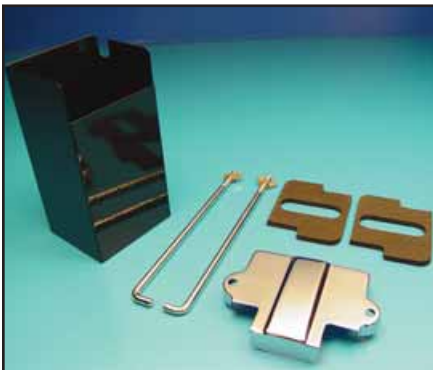

Rubber Iso Mount has 1/4 x 20 threads on each end.

| VT No. | Type | Qty |
|---------|-----------|-----|
| 28-0658 | Hex | 5 |
| 28-0636 | Lord Each | |
| 28-0749 | Hex | 2 |

Chrome Battery Carrier Brackets.

| VT No. | Year | Model |
|----------|---------|-------|
| 31-0187 | 1965-84 | FLH |
| 31-0940* | 1965-85 | FLH |
| 31-0164 | 1973-84 | FXE |
| 31-4186 | 1971-78 | FX |

*Note: Bright finish

Battery Box 1936-64

Generator-Regulator Conversion Electrical Kit includes all necessary components to convert a 1936-69 Big Twin to a 12 volt system. Kit includes a black 12 volt generator with a built in solid state regulator,

mini 12 volt battery, battery box kit which fits in the original 6 V Battery Compartment, 12 volt coil, auto advance distributor and generator screws. **VT No. 32-0750**

Battery Extension Box houses 12 volt mini battery raising it to the height of the H-2 6 volt battery. Use in wrap around oil tank to regain original height so battery rods may be used. Includes rubber pads. Kit includes black box, pads, rods and chrome top. Order