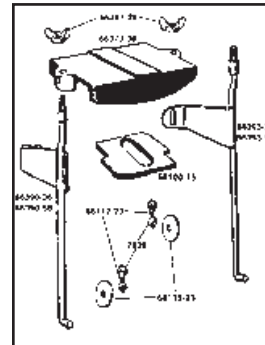

Replica 6 Volt Battery Hardware fits 1936-64 Big Twins.

VT No.	Item	Note
42-0760	Top Cover	Black
42-0762	Top Cover	Chrome
42-9918	1936-57 Rod Kit	Replica with Flags and Pads
42-9940	1958-64 Rod Set	Set
12-0538	Wing Nuts	10 pack
28-0545	Pad Set	Set, Rubber
28-0593	Pad Set	Set, Foam, 1929-64 BT and 45