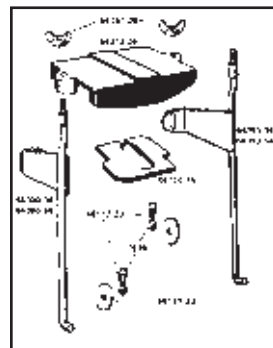

Battery Carriers

Battery Carrier Kits fit stock frames with bracket & Iso-Mounts included as required. All units are chrome plated except where noted. Order battery top cover & strap kit as noted separately.

VT No.	Model/Year	Cover Kit
42-9915	1965-69 FL	42-5516
42-9909	1965-69 Black	42-5516
42-9910	1970-79 FLH	42-5517
42-9911	1980-84 FLH	42-5517
42-9913	1971-78 FX, zinc	42-5515
42-9912	1973-79 FXE	42-5518
42-9917	1980-85 FXE	42-5518
28-0636	Lord Iso Mount	

Hex Rubber Iso Mount has 1/4 x 20 threads on each end.

VT No.	Type	Qty
28-0658	Hex	5
28-0636	Lord (Round)	Each

Chrome Battery Carrier Brackets.

VT No.	#	OEM	Year	Model
31-0187	A	66212-65	1965-85	FLH
31-0940				1965-85 FLH
31-0164	B	66225-73	1973-84	FXE
31-4186	C	66214-71	1971-78	FX

Battery Boxes 1936-64

Generator-Regulator Conversion Electrical Kit includes all necessary components to convert a 1936-69 Big Twin to a 12 volt system. Kit includes a black 12 volt generator with a built in solid state regulator,

mini 12 volt battery, battery box kit which fits in the original 6 V Battery Compartment, 12 volt coil, auto advance distributor and generator screws. **VT No. 32-0750**

Battery Extension Box houses 12 volt mini battery raising it to the height of the H-2 6 volt battery. Use in wrap around oil tank to regain original height so battery rods may be used. Includes rubber pads. Kit includes black box, pads, rods and chrome top. Order

battery separately

VT No.	Item
42-9987	Kit
42-9916	Battery Box only
53-0505	Battery only 12N5.5A-3B
42-0910	Chrome Battery Top Only
42-9919	Chrome Rod Set

Replica 6 Volt Battery Hardware fits 1936-64 Big Twins.