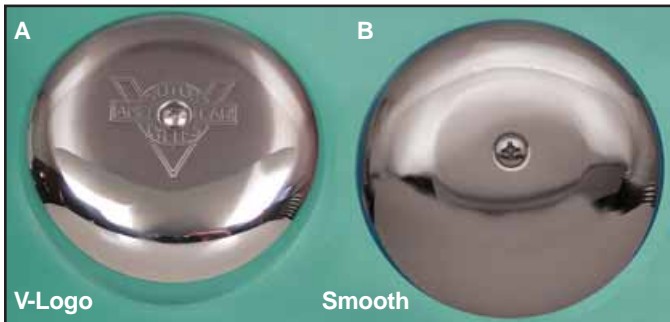

Air Cleaner

Chrome Air Cleaner fits pre89 Keihin and Bendix carbs. Includes chrome cover, element and backing plate. Round type is 7" with center screw. Order brackets separately as required.

VT No.	#	Style
34-0524	A	Chrome
34-0539	A	Gold inlay
34-0523	B	Chrome
34-0977	B	Element only
34-0555	A	Chrome cover only
34-0905	A	Element only fits A

7" Air Cleaner with center screw available with cover to fit Bendix, Tillotson, Keihin & CV Carbs, features breather tube, backing plate and foam element, 3" thick.

VT No.	#	Item
34-0505	A	Bendix-Keihin 3 bolt
34-0547	B	Bendix-Keihin 3 bolt
34-1043		Bendix Backing Plate Only
34-1044		CV Backing Plate Only
34-0905		Unifilter foam filter
34-0916		V-Twin Foam Filter
34-1277		Washable Filter
34-1041		7" Smooth Air Cleaner Cover
34-1042		7" V-Logo Air Cleaner Cover

5/4" Chrome Air Cleaners are for all Bendix and Keihin 3 bolt carbs. Includes foam washable element, 2 1/4" thick.

VT No.	Item
34-0510	Drilled
34-0512	Smooth
34-0915	Element Only

Original Style Oval Chrome Air Cleaner includes element, cover, screws and backing plate, fits Bendix and Keihin carbs only.