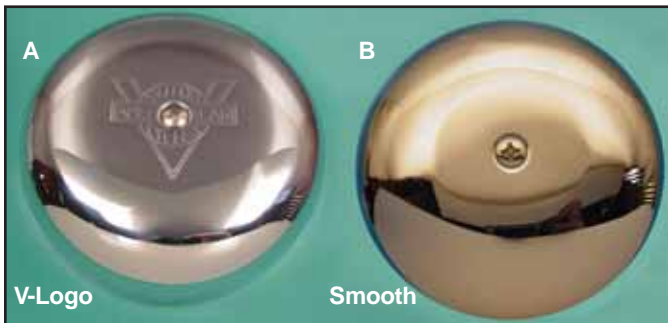

# Air Cleaners

**Chrome Air Cleaners.** New Era, B, and Round A styles. Includes chrome cover, element and backing plate. Round type is 7" with center screw. Order the brackets separately.

VT No.	#	Style
<b>Bendix Keihin Type Pre 1989 BT</b>		
34-0524	A	Chrome
34-0539	A	Gold inlay
34-0523	B	Chrome
34-0977	B	Element only
34-0555	A	Chrome cover only
34-0905	A	Element only fits A

**7" Air Cleaner** with center screw available with cover to fit Bendix, Tillotson, Keihin & CV Carbs, features breather tube, backing plate and foam element, 3" thick.

VT No.	#	Item
34-0505	A	Bendix-Keihin 3 bolt
34-0547	B	Bendix-Keihin 3 bolt
34-1043		Bendix Backing Plate Only
34-1044		CV Backing Plate Only
34-0905		Unifilter foam filter
34-0916		V-Twin Foam Filter
34-1277		Washable Filter
34-1041		7" Smooth Air Cleaner Cover
34-1042		7" V-Logo Air Cleaner Cover