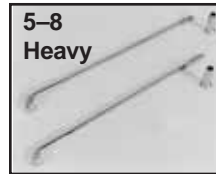

Notes:

1. Fits Disc Type Spool Hub Only
  2. Fits Drum Type Spool Hub Only (Cross 3)
  3. VT No.45-0409 is Hand Polished
  4. Use with rim 52-0435
  5. Fits 1995-up FXD-XL Applications.
2. *Note: Rim Type Drop Center = DC or Conventional = C

16" Heavy 5-8 Gauge Spoke Set in chrome or stainless finish.
VT No. Finish
45-0737 Chrome
45-0738 Stainless