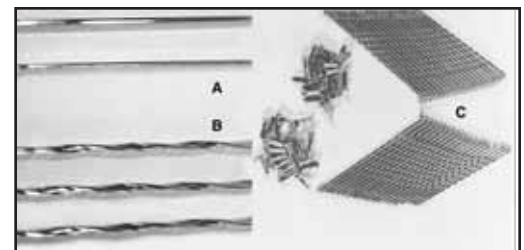

SPOKE SETS FOR ALLOY FRONT DISC SPOOLS											
Chrome Chrome V-Twin	Chrome Buchanan	Stainless Twirled V-Twin	Chrome Twirled Buchanan	Chrome Twirled Buchanan	Diamond Buchanan	Rippled Buchanan	Stainless V-Twin	Stainless Buchanan	Size	Rim Type*	Note
45-0606								45-0661	19"	C	
45-0623	45-0718	45-0705	45-0676	45-0699	45-0683		45-0714	45-0660	19"	DC	
45-0607	45-0719	45-0751	45-0686	45-0701	45-0687	45-0755	45-0612	45-0662	21"	DC/C	
45-0611							45-0612		21"	DC/C	5