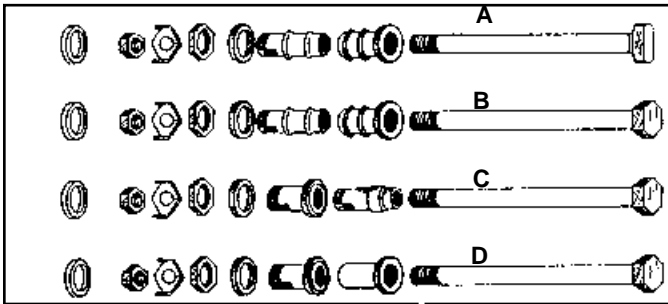

# Rear Axle Parts

First Offered by V-Twin in 1981!

**Rear Axle Kits** include chrome axle, nuts, sleeves and spacers for each application. Nut kit includes outer sleeve and axle nuts chrome. Sleeve is included on types A, B, C and D.