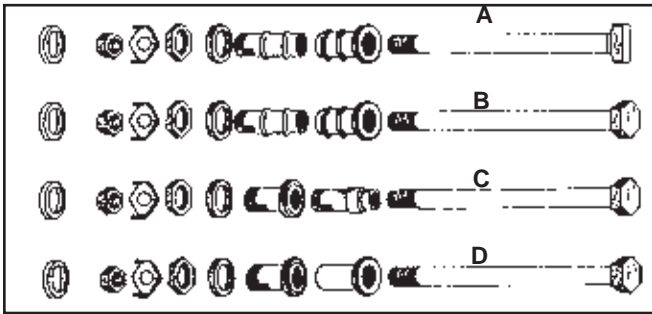

Rear Axle Parts

First Offered by V-Twin
in 1981!

Rear Axle Kits include chrome axle, nuts, sleeves and spacers for each application. Nut kit includes outer sleeve and axle nuts on types A, B, C and D.

Kit Cpt	Spacer	Sleeve	Axle only	Nut Kit	#	Axle	OEM	Model/Year
44-0561	44-0343	44-0331	44-0216	9688-4	B	41551-41	1941-52	45 Solo Black
44-0349	44-0323	44-0331	44-0347	8832-4	B	41551-41	As Above,	chrome
44-0360	44-0231	44-0330	44-0226	9692-4	B	41552-36	1936-57	Rigid BT (Hex)
			44-0231				1936-57	BT Hex Parkerized
44-0560	44-0322	44-0330	44-0215	8160-4	A	41552-36	1936-57	Rigid BT (Flat)
44-0348	44-0344	44-0330	44-0346	9692-4	A	41552-36	As Above	Parkerized
44-0562	44-0321	44-0329	44-0214	8160-4	C	41552-58A	1958-62	FL BT
44-0582	44-0321	44-0355	44-0214	8160-4	C	41552-58A	1963-66	FL BT
44-0567	44-0353	44-0327	44-0213	8160-4	D	41552-67	1967-72	FX-FL
44-0563	44-0325		44-0212	8715-4		41552-73	1973-85	FX-FL, Chain
44-0564	44-0340		44-0218	8715-4		41580-79	1982-84	FXWG, FL Belt

Chrome Rear Axle Nut and Washers for 1936-73 Big Twin.
VT No. Item
44-0326 Nut with washer kit
37-8118 5/8" Chrome Nut, 10 pk
37-8127 Nyloc-Nut, 10 pk

Rear Axle Kit replaces 41552-73 on 1973-84 chain drive FLH-FX, includes axle, pyramid adjuster blocks & chrome nuts.
VT No. 44-1957