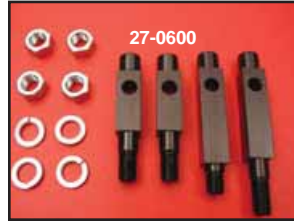

45 Parts

Board Track Racer Styler 45 Solo Frame is the single tube design and accepts Big Twin Transmission custom gas and oil tank special motor sprocket or belt drive system, all available separately.

VT No.	Item
51-1056	Frame Only
20-0966	Belt Drive
19-0590	Engine Sprocket, 22T

Chrome Chain Guards. Order hardware separately.

VT No.	OEM	Year	Model
27-0251	60303-36	1936-52	45 Solo
27-0114	60303-36	As Above	Black Powder
27-0252	60303-36	As Above	Raw
13-9187	60350-36	Spring	45", 10 pk

Rear Chain Guard Mount Kits include bolt, nut, spring, washers and cotter pin for Big Twins and 45's.

VT No.	Finish	Fits
9744-7	Chrome	1936-52 Solo 45" & Servi
9745-7	Cadmium	As Above, Kit
9746-7	Parkerized	As Above, Kit
13-9186	Black	1936-57 Spring
2283-12	Parkerized	1929-40 All