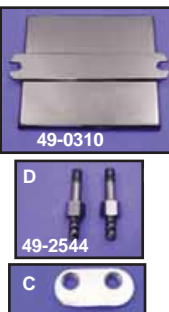

45 Replacement Battery Box for Solo or Trike. Top is included. Order mount plate VT No. 49-2543 separately and hardware separately. Items noted as black are black powder coat.

VT No.	#	OEM	Years/Model	Note
49-0301	A&B	66202-29	1929-53 Solo	Raw
49-0300		66202-29	1929-53 Solo	Chrome
49-0307		66202-29	1929-53 Solo	Black
49-0308		66203-40B	1940-63 Servi	Black
49-0302		66203-40	1940-63 Servi	Raw
49-0311			1932-39 Servi	Black
49-0310	B	66377-29	Top Only	Black
49-0303		66377-29	Top Only	Raw
49-0206		66377-29	Top Only	Chrome
12-0546		66387-24	Top Wing Nut	10
49-2543	C	66302-29	29-53 Mount Plate	Ea
49-2544	D	49180-36	29-53 Mount Stud	Pr