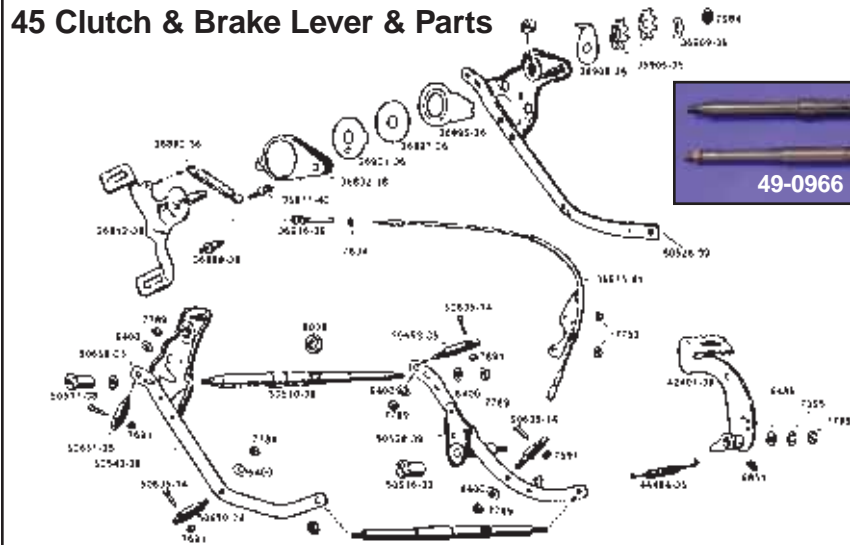

Left and Right Sidebar-Front and Rear Support Rod Mounting Kit includes special shoulder nuts, nuts and washers fit all 45's 1932-73.

VT No.	Finish
9800-14	Chrome
9801-14	Cadmium
9802-14	Parkerized

45 Clutch & Brake Lever & Parts 1941-52 Solo models.

VT No.	OEM	Item
49-2002	36812-38	Rocker Lever, Chrome
49-0932	36812-38	Rocker Lever, Black
2351-2	—	Lever Pivot Shaft
49-0934	36832-38	Cover, Chrome
49-0943	36832-38	Cover, Black
10-2508	36857-36	Brass Bushing for Bracket.
13-0170	36880-36	Spring, Chrome
2353-2	36871-41	Spring Stud
37-8956	36895-36	Bracket Friction Disc, each
37-8955	36897-36	Fibre Washer, 5 pack
37-8957	36901-36	Steel Disc 45, each
37-8937	36906-36	Spider Washer, 5 pack
37-8958	36908-36	Washer Disc, each
37-8954	36909-36	Lock Plate, 5 pack
49-0933	36916-36	Cable End
49-0160	36975-41	Cable Assembly, Parkerized
49-0126	—	As Above, Chrome
37-8959	7984	Rocker Pedal Nut, 5 pack
49-0935	—	Kit, 8 pc. Friction Set includes: 36901-36, 36897-36, 36895-36, 36908-36, 2 (36906-36), 36909-36, 7984 Nut (8 pcs.)

Continued 45 Clutch & Brake Lever & Parts Listing

VT No.	OEM	Item
49-2008	42401-39	Brake Pedal, Black
49-2009	42401-39	Brake Pedal, Chrome
13-0209	44484-35	Brake Return Spring, pair
13-0213	44484-35	As Above, Chrome, each
49-0965	50510-38	Front Support Rod, Black
49-0966	Set	F & R Support Rod
37-9247	50516-32	Rear Rod Nut, each
37-9246	50517-38	C-Front Rod End Nut, 5 pack
9800-14	Kit	Rod End Nut Kit, Chrome
9801-14	Kit	Rod End Nut Kit, Cadmium
9802-14	Kit	Rod End Nut Kit, Parkerized
49-1939	50543-38	Left Strap, 50528-39
49-1982	As Above	Right Strap, Chrome Set
27-0600	Kit	Parkerized Set
8773-12	50635-14	Footboard Supports, Black
37-9214	8038	Footboard Hinge Bolt Set
		B-Front Rod Large Nut, each