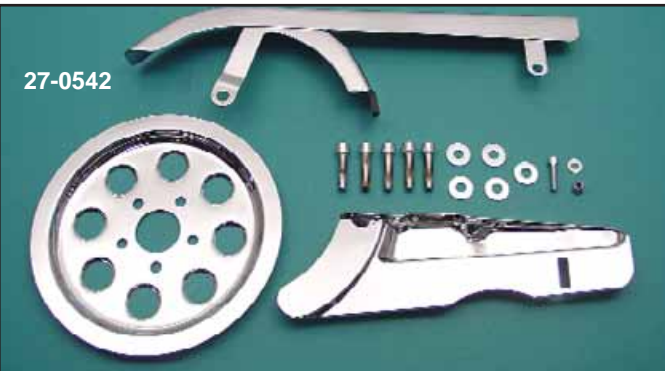

# Rear Belt Guard

27-0619

27-0541

27-0542

**Chrome Guard/Rear Pulley/Dress Up Kit** includes belt guards, upper and lower, and rear pulley cover for 5-Speed belt drive models with hardware.

VT No.	Year	Pulley
27-0541	1991-99	61 Tooth
27-0542	2000-03	61 Tooth
27-0619	2004-up	68 Tooth

27-1645

27-0788

27-0788  
Installed

**Chrome Lower Belt Guard.**

VT No.	Year
27-1645	1991-2003
27-0788	2004-up

826

20-0049  
1991-99

20-0328

20-0377

20-0327

20-0376

**Rear Belt Drive Kit** includes 1 belt, 61T rear, 27T front sprocket, chrome belt guard, sprocket flange support brackets, lower belt guard-debris deflector and all necessary mounting hardware including detailed installation instructions.

VT No.	OEM	Year	Model
20-0049	40111-91	1991-99	5-Speed
20-0328	40256-89	1986-90	Transmission Sprocket
20-0377	Chrome	2000-03 (61T)	Rear Wheel Pulley
20-0376	Chrome	1991-99 (61T)	Rear Wheel Pulley
20-0327	40258-89A	1986-90	Rear Wheel Pulley
20-0060	40022-91		Belt only 128T
20-0456	40038-91		Belt only 125T
43-0075	34911-90A	1986-90	Sprocket Cover