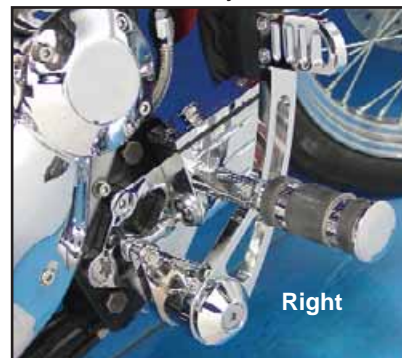

1991-2003 Forward Control Kit

22-0766
Left Side
Shift

22-0769
Installed
Right

22-0769
Installed
Left

22-0766 Right
Side Brake

22-0769
Left

Right
22-0769

Chrome Billet Forward Control Kit fits 1986-2003 4 and 5 Speed models. Master cylinder included. Order brake line and related parts separately.

VT No.	Item
22-0769	Kit
23-0688	Brake "T"
23-0262	Master Cylinder 5/8" Chrome
23-8060	21" Line
23-0612	10 mm Bolt
23-4047	Straight Banjo
23-4051	90° Banjo
23-1054	Master Cylinder Rebuild Kit
23-0262	Master Cylinder

22-0588

+2" Extended

Chrome Forward Control Kit for XL models, featuring XLC Styling. Kit includes Cats Paw™ Foot and Shift Pegs. VT No. 31-0599 Engine Bar Adapter required to install engine bar VT No. 51-0881.

Right

1986-03 Billet Forward Control Kit features Big Twin style controls. Order related brake parts separately. **Will not work with stock exhaust.**
VT No. 22-0790

Left

Brake Related Parts for 22-0790.