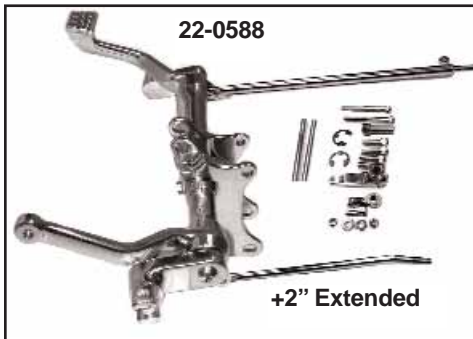

1991-2003 Forward Control Kit

22-0766
Left Side
Shift

22-0769
Installed
Right

22-0769
Installed
Left

22-0766 Right
Side Brake

22-0769
Left

Right
22-0769

Chrome Billet Forward Control Kit fits 1986-2003 4 and 5 Speed models. Master cylinder included. Order brake line and related parts separately.

VT No.	Item
22-0769	Kit
23-0688	Brake "T"
23-0262	Master Cylinder 5/8" Chrome
23-8060	21" Line
23-0612	10 mm Bolt
23-4047	Straight Banjo
23-4051	90° Banjo
23-1054	Master Cylinder Rebuild Kit
23-0262	Master Cylinder

22-0588

+2" Extended

Chrome Forward Control Kit for XL models, featuring XLC Styling. Kit includes Cats Paw™ Foot and Shift Pegs. VT No. 31-0599 Engine Bar Adapter required to install engine bar VT No. 51-0881.

Right

1986-03 Billet Forward Control Kit features Big Twin style controls. Order related brake parts separately. **Will not work with stock exhaust.**
VT No. 22-0790

Left

Brake Related Parts for 22-0790.