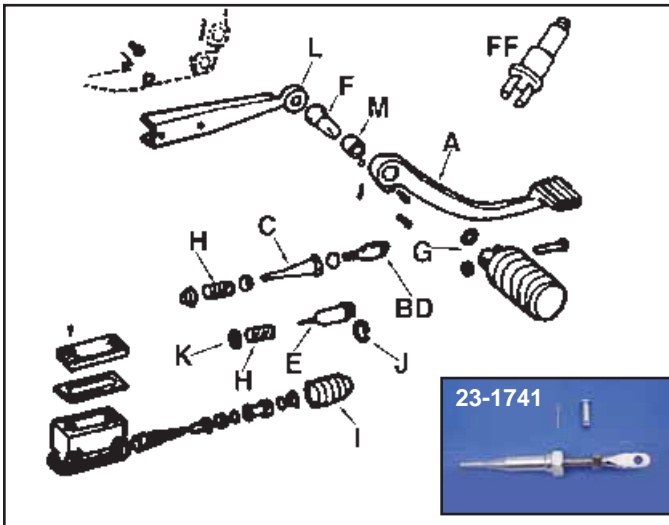

1980-up Rear Brake Part

Chrome Pedal and Master Cylinder Cover Kit includes pedal, cover, plunger and mount hardware. Fits 1982-2003
VT No. 23-0672

Rear Brake Pedal & Components fits 1980-2003.

| VT No. | # | OEM | Item |
|---------|-----|-----------|--|
| 23-0401 | A | 42459-80B | 1980-2003 Pedal |
| 23-0405 | A-1 | 542400-80 | Pin for Pedal |
| 23-1741 | B | 42445-80A | 1980-2003 Rod End and Plunger Assembly |
| | C | 42448-80 | |
| 23-1986 | B&D | — | Rod End with Pin |
| 23-3016 | B | 42445-80A | 1980-E87 Rod End only |
| 23-9173 | B | 42437-87 | 1987-up Plunger Rod End |
| 23-3017 | E | 42448-82A | 1982-E87 Plunger |
| 23-3015 | F | 42441-80 | 1980-90 Pivot Shaft |
| 23-3079 | FF | 42441-90A | 1991-up Pivot Shaft with Clevis |
| 12-0972 | G | 11093 | 1980-89 Pivot Retainer |
| 13-9165 | H | 40920-79 | 1980-84 Return Spring |
| 13-9166 | H | 40920-82 | 1984-E87 Return Spring |
| 28-0505 | I | 40922-79 | 1979 Pushrod Boot |
| 12-0971 | J | 40918-82 | 1984-up Retaining Ring |
| 23-1758 | K | 44126-82 | 1982-up Washer, Spring |
| 23-1728 | L | 34909-83 | 1983-90 Bracket |
| 23-3080 | L | 34933-96 | 1991-03 Bracket, Chrome |
| 10-1256 | M | 42443-80 | 1980-up Bushing |

23-0727

23-2310

Rear Brake Lines for Sportster, tube is chrome STEEL from master cylinder to TEE, rear hose is rubber with chrome STEEL end from TEE to rear caliper.

| VT No. | OEM | Item | Years |
|----------|-----------|------|--------------|
| 23-0727 | 42329-79 | Hose | 1979 |
| 23-0696 | 44437-77 | Tube | 1979 |
| 23-0729 | 42484-81 | Tube | 1981-85 |
| 23-0728 | 44438-80 | Hose | 1980-81 |
| 23-2285 | 44438-82 | Hose | 1982-85 (SS) |
| 23-2286* | 44438-86 | Hose | 1986-E87 |
| 23-2310 | 44438-87B | Hose | 1987-03 |
| 23-2312 | — | Hose | 1987-03 |