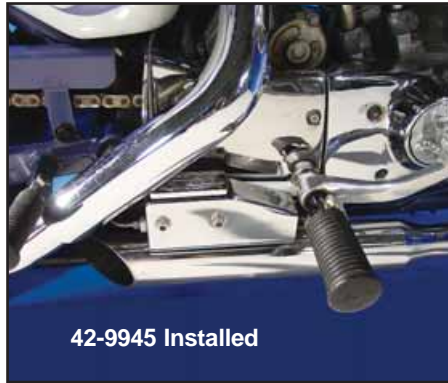

Master Cylinder

Rear Master Cylinder.

VT No.	OEM	Finish	Years
23-0757	42453-82B	Natural	82-E87
23-0758	42453-82B	Chrome	82-E87
23-9200	42456-87C	Natural	L87-2003
23-9262	442456-87	Chrome	L87-2003
23-0586	Pushrod		L87-2003
23-0789	42521-04	Black	04-up

42-9945 Installed

Chrome Brake Reservoir Cover will dress up the remote fluid reservoir.

VT No.	Year
23-0950	2004-06
23-0967	2007-up

Chrome Rear Master Cylinder Covers.

VT No.	Years
42-9945	1980-2003
42-0890	1982-2003

Rear Master Cylinder Rebuilds.

VT No.	OEM	Fits
23-1717	42374-77B	1980-81
23-1720	42374-82A	1982-E87
23-9177	42382-87A	L1987-2003
23-0586	Pushrod	L1987-2003 42436-87

Warranty All Brake/Calipers/Master Cylinders sold as individual pieces or in kits are covered under our warranty "Replacement Only" Provision. All item part numbers begin with a 23 prefix. No credit will be issued for these items as they are exchange only.