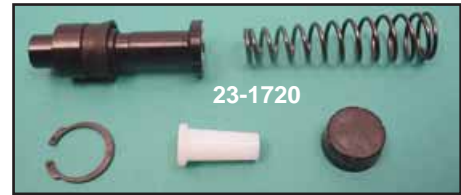

Master Cylinder

Rear Master Cylinder.

VT No.	OEM	Finish	Years
23-0757	42453-82B	Natural	82-E87
23-0758	42453-82B	Chrome	82-E87
23-9200	42456-87C	Natural	L87-2003
23-9262	442456-87	Chrome	L87-2003
23-0586	Pushrod		L87-2003
23-0789	42521-04	Black	04-up

42-9945 Installed

Chrome Brake Reservoir Cover will dress up the remote fluid reservoir.

VT No.	Year
23-0950	2004-06
23-0967	2007-up

Chrome Rear Master Cylinder Covers.

VT No.	Years
42-9945	1980-2003
42-0890	1982-2003

Rear Master Cylinder Rebuilds.

VT No.	OEM	Fits
23-1717	42374-77B	1980-81
23-1720	42374-82A	1982-E87
23-9177	42382-87A	L1987-2003
23-0586	Pushrod	L1987-2003 42436-87

Warranty All Brake/Calipers/Master Cylinders sold as individual pieces or in kits are covered under our warranty "Replacement Only" Provision. All item part numbers begin with a 23 prefix. No credit will be issued for these items as they are exchange only.

Stainless Steel Master Cylinder Top Screws, 25 pack.

VT No.	OEM	Years	Type
37-8947	2628	1972-81	Front MC Top, Countersunk
37-8948	2579	1982-up	Front MC Top, Countersunk
37-9082	2622	1970-78	Points Cover
37-9083	2625	1979-up	Points Cover
37-8821	42534-82	1982-up	Reservoir Cover