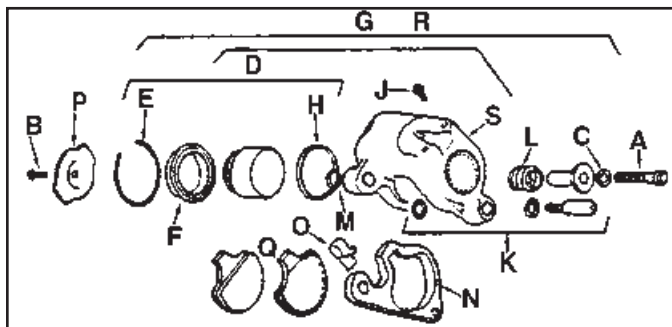

11 1/2" 1984-99 Chrome Left Side Front Caliper Kit includes polished stainless steel Dura brake disc with bolts and chrome caliper half with brake pads and hardware. 39mm.
VT No. 23-0563

23-3061

1984-99 Black Front Caliper include internal components. Replaces 046-84C, left.
VT No. 23-3061

37-0800

Chrome Front Caliper Bolt Kits.

VT No. Years
37-0800 1993-99
37-8822 1984-92

23-1105 Installed

23-1105

23-0865

Edart Billet Front Caliper includes bracket for 1984-99 ST and XL models is one piece design.

VT No. Piston
23-1105 2
23-0865 4

1984-99 Chrome Caliper Kit features 4 piston chrome caliper and polished stainless steel Dura brake disc.
VT No. 23-0649

1984-99 Front Calipers and Components.

VT No.	#	OEM	Item
37-8822	A	855	Screw
Kit B		3517	Screw
1983-92	C	6019	Washer
37-0800		As Above	1993-99
23-2279	D	44020-83	Piston Rebuild Kit
12-0977	E	44021-83	Retainer
23-2275	F&H	44047-83	Dust Boot with Seal
23-3061	G	44046-84C	1984-99 All, Black
23-3082	G	As Above	Caliper Left, Chrome Complete
23-1731	J	44048-83	Bleeder
23-2274	K	44053-83	1984-92
23-9226	K	44053-92	Guide Pin Kit for 1993-99
28-2133	L	44054-83	Boot, each
14-0563	M	44059-83	O-Ring
23-2308	N	44072-92A	Bracket, Left
23-9925	N	44073-92A	Bracket, Right
23-2306	O	44061-83	Spring Clip
23-2307	P	44062-83	Retaining Pad
23-0512	Q	44063-83	Pad Set with B

23-0279 Installed

1984-99 Front Chrome Billet Calipers feature 4-piston design with mount brackets included.
VT No. 23-0279

23-0555 Installed

4 Piston

Chrome 1984-99 Left Side 4 Piston Caliper features 2000-up styling to retro fit 1984-99 models.