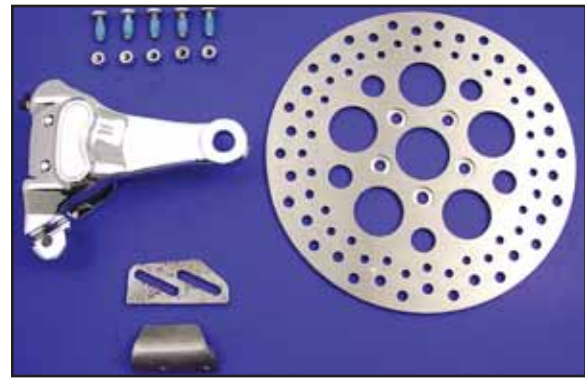

Rear Caliper Kits

Chrome Rear Caliper Kit fits XL models and includes complete chrome replica 4-piston caliper assembly with pads and polished stainless steel drilled rotor with chrome mount bolts.

VT No.	Year
23-1150	2005-up
23-1097	2004
23-1092	2000-2003
22-0369	1987-1999
22-0366	1982-1986

11.5" Chrome Caliper Kit fits XL's Rigid frames with 3/4" rear axle. Kit includes polished 11 1/2" disc, bolts, chrome 4-piston caliper complete with integral bracket and weld on frame tab for left side.

VT No. 22-0370

Rear Caliper Kits include GMA Caliper with bracket and either a polished or standard 11 1/2" stainless steel rotor with mount bolts. Use with 5/8" master cylinder.

Polished	Standard	Fits
22-0361	22-0354	1979-81
22-0362	22-0355	1982-E87
22-0363	22-0356	L1987-99

Hoses and rotors not included. Use 5/8" bore master cylinder

VT No.	GMA	Model
23-4519	203	1979-81 XL.
23-9208	204	1982-E87 XL.
23-9209	205	L1987-99 XL with Banjo.

COMPONENTS

23-4520	PA2	GMA Caliper Piston, pair, fits 23-4519, 23-9208, 23-9209
23-4510	RB1	Caliper O-Ring Seal Kit fits ,23-4519, 23-9208, 23-9209
23-4514	B-Pad	SBS Brake Pad Set fits Calipers: 23-4519, 23-9208, 23-9209
23-4523		GMA Bleeder Screw
23-9237	R879SPT	GMA Ductile Iron Brake Rotor Rear
23-9936	R79FXL	GMA Floating Brake Rotor 1979-99 Rear