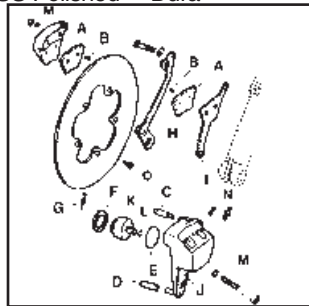

# 1974-77 Single Disc Caliper

**1974-77 "Clover Leaf" 11 1/2" Brake Discs.**

VT No.	Finish	Brand
23-0303	Zinc	Dura
23-0302	Zinc, Drilled	Dura
23-0317	S S	Russell
23-9042	SS Polished	Russell
23-0358	SS Polished	Dura
23-0636	SS Polished	Dura

**1974-77 Front Caliper Service Fix Kit** includes seal kit, spring, pins and bleeder screw.

**VT No. 23-0148**

**1974-77 Single Caliper Pieces.**

VT No.	#	OEM	Item
23-1723	K	44275-74	Piston
12-0943	L	44274-74	Piston, Friction Ring
23-0514	A&B	44281-74	Pad Set
23-0606	E&F	44277-74	Caliper Seal Kit
		44278-74	
23-0148		Kit	Service Kit includes C,D,E,F,G,N
23-1747	C&D	44280-74	Caliper Pin Set, 2 piece
		44283-74	Set
		43302-77	Spring, Service Fix
23-1995	H	44272-74	Anchor Arm
	I	44276-74	Plate, Floating Lining
37-8996	M	Kit	Mount Bolt Kit Chrome
23-1730	J	Complete	Black Caliper Assy w/A-F+H,I
23-0711	N	41749-58	Bleeder Screw
8759-5	O	41191-74	Chrome Rotor Screw Set