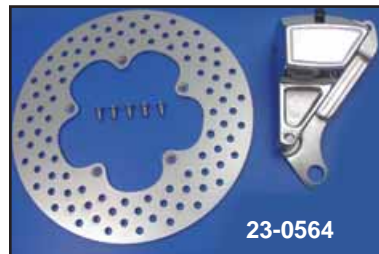

# 1974-77 Single Disc Caliper

**1974-77 "Clover Leaf" 11 1/2" Brake Discs.**

VT No.	Finish	Brand
23-0303	Zinc	Dura
23-0302	Zinc, Drilled	Dura
23-0317	S S	Russell
23-9042	SS Polished	Russell
23-0358	SS Polished	Dura
23-0636	SS Polished	Dura

**1974-77 Front Caliper Service Fix Kit** includes seal kit, spring, pins and bleeder screw.

**VT No. 23-0148**

**1974-77 Single Caliper Pieces.**

VT No.	#	OEM	Item
23-1723	K	44275-74	Piston
12-0943	L	44274-74	Piston, Friction Ring
23-0514	A&B	44281-74	Pad Set
23-0606	E&F	44277-74	Caliper Seal Kit
		44278-74	
23-0148		Kit	Service Kit includes C,D,E,F,G,N
23-1747	C&D	44280-74	Caliper Pin Set, 2 piece
		44283-74	Set
		43302-77	Spring, Service Fix
23-1995	H	44272-74	Anchor Arm
	I	44276-74	Plate, Floating Lining
37-8996	M	Kit	Mount Bolt Kit Chrome
23-1730	J	Complete	Black Caliper Assy w/A-F+H,I
23-0711	N	41749-58	Bleeder Screw
8759-5	O	41191-74	Chrome Rotor Screw Set

**Front Caliper Assemblies** are fully assembled with disc pads and all internals for 1973 only XL front. Calipers accept 1/8" NPT line.

VT No.	Finish
23-2219	Black
23-2237	Chrome

**Chrome Caliper Kit Drilled** includes zinc or polished stainless steel brake discs. Fits 1974-77.  
**VT No. Rotor Type**  
**23-0564** Steel Zinc  
**23-0565** Stainless Steel Polished

**Single Disc Front Caliper Assembly** features stock type construction in black or chrome with piston installed. Caliper units include zinc plated brackets and hardware. Fits 11 1/2" rotor on stock 35mm forks. Fits 1974-77.