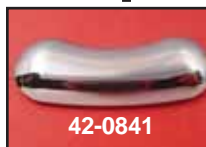

11.5" Chrome Caliper Kit fits XL's Rigid frames with 3/4" rear axle. Kit includes polished 11 1/2" disc, bolts, chrome 4-piston caliper complete with integral bracket and weld on frame tab for left side.

Rear Caliper

23-4519

23-9209

23-9208

23-9209
Caliper
Installed

Rear GMA Billet Aluminum Brake Calipers are machined from billet aluminum and clear anodized. Feature dual pistons which are internally connected, brake pads and brackets, when provided. Include spacers and hardware necessary for installation.

Hoses and rotors not included. Use 5/8" bore master cylinder

VT No.	GMA	Model
23-4519	203	1979-81 XL.
23-9208	204	1982-E87 XL.
23-9209	205	L1987-99 XL with Banjo.

COMPONENTS

23-4520	PA2	GMA Caliper Piston, pair, fits 23-4519, 23-9208, 23-9209
23-4510	RB1	Caliper O-Ring Seal Kit fits ,23-4519, 23-9208, 23-9209
23-4514	B-Pad	SBS Brake Pad Set fits Calipers: 23-4519, 23-9208, 23-9209
23-4523		GMA Bleeder Screw
23-9237	R879SPT	GMA Ductile Iron Brake Rotor Rear
23-9936	R79FXL	GMA Floating Brake Rotor 1979-99 Rear

Caliper Inserts

37-8968

37-8969

37-8970

42-0841

37-9366

23-0698

Chrome Brake Caliper Inserts are easily installed with double face tape supplied. Sold each.