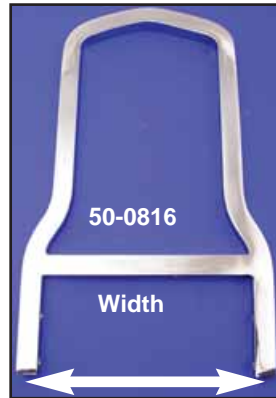

Sissy Bar

Sissy Bar Inserts.
VT No. Type Finish
 42-0017 Eagle Brass
 50-0820 Cross Chrome

Chrome Eagle Spirit is a 3 1/2" universal medallion, adhesive backed.
VT No. 42-0532

Detachable Side Plates and Dockable Hardware.

Side Plate	Hardware	Year
50-1621	50-1622	2004-up
50-1623	50-1624	1994-03

SISSY BAR SIDE STRAP AND BACKS.

Order top and straps separately.

Fitment	Side Straps	Lowboy 16" Back	Lowboy 11" Back Mini	Sissy Bar Back Width
2004-up	50-0847	50-0841	50-0842 50-0843 Grab Rail	7 1/2"
2004-up	50-0870			
1994-03	50-0897	50-0812	50-0816	6 3/4"
1979-93	50-0808	50-0813	50-0817	8"
1957-78	50-0810	50-0814	50-0818	7 3/8"

Luggage Rack

Chrome Sissy Bar Luggage Rack of solid steel fits all 16" tall sissy bars, unique design for easy installation or removal. Mount holes are 2 5/8" center to center and 5 1/4" wide. May require drilling for some applications.
VT No. 50-1011