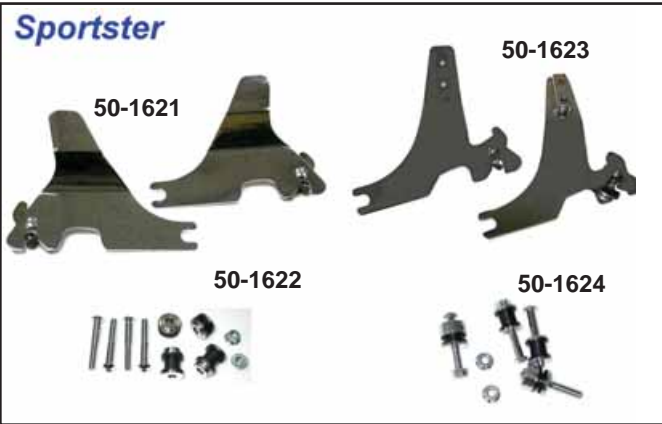

Sissy Bar

Sissy Bar Inserts.
VT No. Type Finish
 42-0017 Eagle Brass
 50-0820 Cross Chrome

Chrome Eagle Spirit is a 3 1/2" universal medallion, adhesive backed.
VT No. 42-0532

Detachable Side Plates and Dockable Hardware.

Side Plate	Hardware	Year
50-1621	50-1622	2004-up
50-1623	50-1624	1994-03

SISSY BAR SIDE STRAP AND BACKS.

Order top and straps separately.

Fitment	Side Straps	Lowboy 16" Back	Lowboy 11" Back Mini	Sissy Bar Back Width
2004-up	50-0847	50-0841	50-0842 50-0843 Grab Rail	7 1/2"
2004-up	50-0870			
1994-03	50-0897	50-0812	50-0816	6 3/4"
1979-93	50-0808	50-0813	50-0817	8"
1957-78	50-0810	50-0814	50-0818	7 3/8"

Luggage Rack

Chrome Sissy Bar Luggage Rack of solid steel fits all 16" tall sissy bars, unique design for easy installation or removal. Mount holes are 2 5/8" center to center and 5 1/4" wide. May require drilling for some applications.
VT No. 50-1011

Bolt On Luggage Racks mount to rigid side straps of sissy bar on 2004-up XL models.
VT No. Model
 50-0589 Rack
 50-0847 Side Plate
 50-0841 Sissy Bar Top