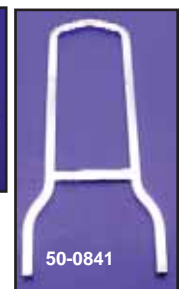

Sissy Bars

Button Sissy Bar Pads mount to square stock sissy bars, Mini fits 12" bar, 2 button fits 16" bar. Chrome mount clamps included, black only.

VT No.	#	Type
47-1963	A	Mini
47-1964	B	2-Button
47-1972	C	Smooth
31-1987		Brackets for Above

Mini Back Rest in black features a stainless steel insert with chrome frame mounting system for short sissy bars. Replaces 52513-94.

VT No. 47-0753

Sissy Bar Inserts.
 VT No. Type Finish
 42-0017 Eagle Brass
 50-0820 Cross Chrome

SISSY BAR SIDE STRAP AND BACKS.				
Order top and straps separately.				
Fitment	Side Straps	Lowboy 16" Back	Lowboy 11" Back Mini	Sissy Bar Back Width
2004-up	50-0847	50-0841	50-0842	7 1/2"
1994-2003	50-0807	50-0812	50-0816	6 3/4"
1979-93	50-0808	50-0813	50-0817	8"
1957-78	50-0810	50-0814	50-0818	7 3/8"

Chrome Eagle Spirit is a 3 1/2" universal medallion, adhesive backed.
 VT No. 42-0532

Luggage Racks

Chrome Sissy Bar Luggage Rack of solid steel fits all 16" tall sissy bars, unique design for easy installation or removal. Mount holes are 2 5/8" center to center. May require drilling for some applications.
 VT No. 50-1011