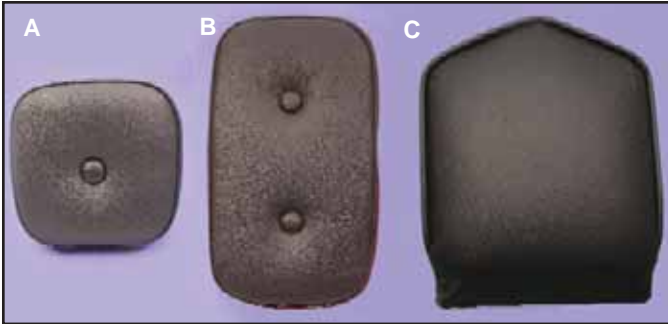

Sissy Bars

Button Sissy Bar Pads mount to square stock sissy bars, Mini fits 12" bar, 2 button fits 16" bar. Chrome mount clamps included, black only.

VT No.	#	Type
47-1963	A	Mini
47-1964	B	2-Button
47-1972	C	Smooth
31-1987		Brackets for Above

Mini Back Rest in black features a stainless steel insert with chrome frame mounting system for short sissy bars. Replaces 52513-94.

VT No. 47-0753

Sissy Bar Inserts.
 VT No. Type Finish
 42-0017 Eagle Brass
 50-0820 Cross Chrome

SISSY BAR SIDE STRAP AND BACKS.				
Order top and straps separately.				
Fitment	Side Straps	Lowboy 16" Back	Lowboy 11" Back Mini	Sissy Bar Back Width
2004-up	50-0847	50-0841	50-0842	7 1/2"
1994-2003	50-0807	50-0812	50-0816	6 3/4"
1979-93	50-0808	50-0813	50-0817	8"
1957-78	50-0810	50-0814	50-0818	7 3/8"

Chrome Eagle Spirit is a 3 1/2" universal medallion, adhesive backed.
 VT No. 42-0532

Luggage Racks

Chrome Sissy Bar Luggage Rack of solid steel fits all 16" tall sissy bars, unique design for easy installation or removal. Mount holes are 2 5/8" center to center. May require drilling for some applications.
 VT No. 50-1011