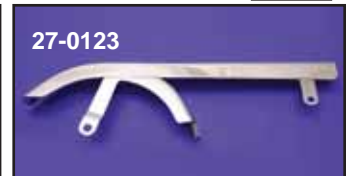

# Belt Guards

**Chrome Guard/Rear Pulley/Dress Up Kit** includes belt guards, upper and lower, and 61T rear pulley cover for 5-Speed belt drive models with hardware.

VT No.	Year
27-0541	1991-99
27-0542	2000-2003
27-0619	2004-up

### Chrome Chain Guards for Sportster

VT No.	Year/Model
27-0102	1954-71 XLH
27-0103	1954-71 XLCH
27-0401	1972-78 XLCH
27-0400	1972-78 XLH
27-0106	1979-81 XLCH-XLH
27-0107	1982 only XL

### Chrome Belt Guards.

VT No.	Year
27-1667	1991-99
27-0123	2000-2003
27-1745	2004-up upper belt guard
27-0796	2004-up with hole

**Chrome Rear Pulley Cover** fits 1991-up with 61 tooth pulley. Order VT No. 37-8671 chrome torx bolt set separately.

VT No.	Year
42-0670	1991-2003
42-0934	2004-up