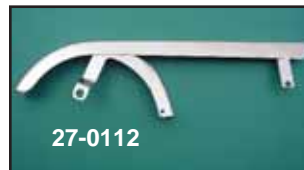

Chrome Lower Belt Guard for XL's.

VT No.	Year
27-1645	1991-2003
27-0788	2004-up

Chrome Chain Guards with spatter apron.

VT No.	Year
27-0112	1983-87
27-1573	1988-92