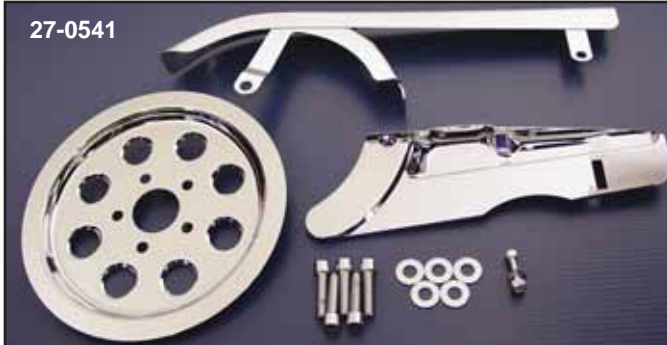

# Belt Guards

**Chrome Guard/Rear Pulley/Dress Up Kit** includes belt guards, upper and lower, and 61T rear pulley cover for 5-Speed belt drive models with hardware.

VT No.	Year
27-0541	1991-99
27-0542	2000-2003
27-0619	2004-up

### Chrome Chain Guards for Sportster

VT No.	Year/Model
27-0102	1954-71 XLH
27-0103	1954-71 XLCH
27-0401	1972-78 XLCH
27-0400	1972-78 XLH
27-0106	1979-81 XLCH-XLH
27-0107	1982 only XL

### Chrome Belt Guards.

VT No.	Year
27-1667	1991-99
27-0123	2000-2003
27-1745	2004-up upper belt guard
27-0796	2004-up with hole

**Chrome Rear Pulley Cover** fits 1991-up with 61 tooth pulley. Order VT No. 37-8671 chrome torx bolt set separately.

VT No.	Year
42-0670	1991-2003
42-0934	2004-up