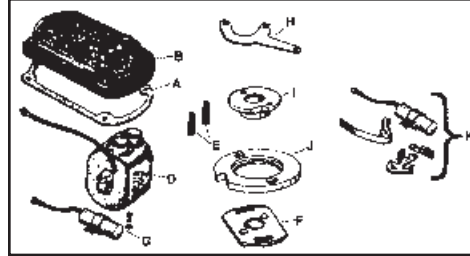

Magneto

1957-70 Joe Hunt Magneto. Order mount plates separately.
VT No. 32-1297

Magneto Replacements fit Fairbanks Morse and most after-market units. Covers include gasket and screws.

VT No.	#	OEM	Item
15-0149	A	29550-55	Gasket
32-0644	B	—	Clear Cover
32-0645	B	29530-55A	Black Cover
32-0716	D	29524-55A	Coil
13-9208	E	29560-55	Coil Springs, 10 pk
32-0646	F	29600-62	Magneto Plate 1962-64
32-7784*	G	32727-63	Large Condenser
31-0485	H	29607-65	Control Arm, XL
32-0515	I	29600-65	Upper Adapter Plate 1965-70
32-0516	J	29604-65	Lower Adapter Plate 1965-70
32-0116	K	—	Points and Condenser Kit

*Note: Regulates light intensity on 1959-70 XLCH models.

Dyna Ignition Booster for single point systems only transforms inconsistent electrical surges into controlled bursts of energy to the coil, power is not wasted.

VT No. 32-7787

Spark Plug Cover

Lightning Bug Spark Plug Ends are neon gas filled, glow as strobe lights. Fit plugs with screw terminal fittings only, pair.

VT No.	Color
32-1552	Blue
32-1551	Red

Sparkies are chrome plated die cast covers to fit perfectly on a spark hex for Evo XL 883-1200 models, pair.

VT No. 37-8953

42-0811

42-0812

Chrome Sparkies™ slip over spark plugs, pairs.

VT No.	Type
42-0811	PreEvo XL
42-0812	1985-up Evo XL

1986-up Head Bolt & Spark Plug Covers are die cast and chrome plated to cover entire head bolt area and spark plug

base. Held in place by rubber boots on spark plug wires. Fits 883-1200 XL models.

VT No. 42-0741