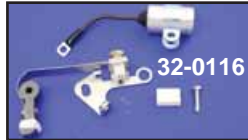

# Tune Up Kit

**V-Twin Tune-Up Kits** include plugs, points and condenser. Also available as points and condenser kit only. Feature Accel plugs.

W/Plugs	W/O Plugs	Years	Fits
32-1114	32-0114	1957-70	XLH
32-1115	32-0115	1970-74	XLH
32-1116	32-0116	1958-69	XLCH Mag
32-1117	32-0115	1975-78	XL

**Accel Performance Tune-Ups Kits** include replacement spark plugs, matched crown contact points, condenser, gap settings and point cam

lube. Kits available with or without spark plugs.

W/Plugs	W/O Plugs	Fits
32-0100	32-0109	1957-69 XLCH w/magneto
32-0101	32-0107	1957-70 XLH, 1969 XLCH
32-0102	32-0106	1970-78 XL