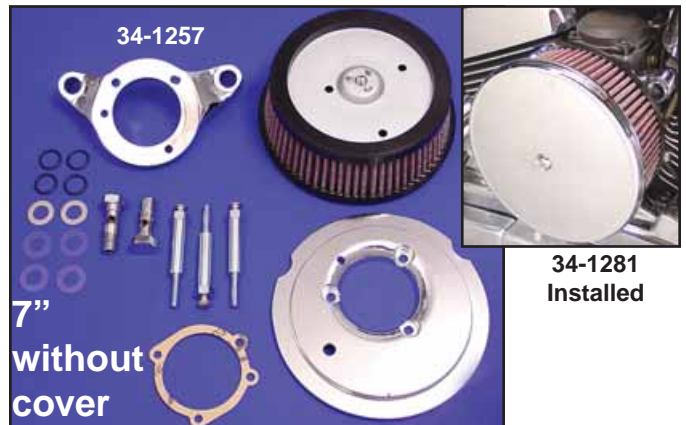

Finned	Smooth	Flame	Year
34-0665	34-0658	34-0652	1991-up
34-0881	34-0882	34-0883	1988-90
34-0688	34-0689	34-0690	1985-87
34-0685	34-0686	34-0687	1957-84

34-1257

7" without cover

34-1281 Installed

**Hi-Flow Air Cleaner Back Plate Kit** includes filter and brackets with integral breather passages.