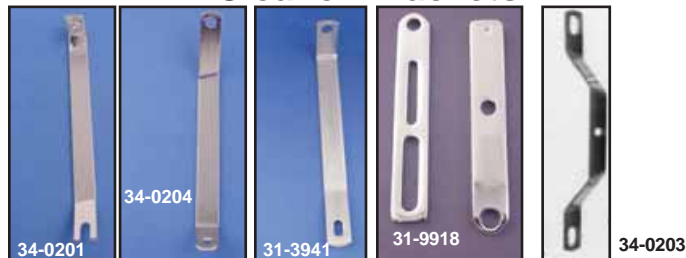

Air Cleaner Brackets

Chrome Air Cleaner Support Brackets are used for installing custom round or teardrop air cleaners.

VT No.	Fits
34-0204	1966-85 S&S XL
34-0201	1957-85 Sportster
31-3941	1985-90 Evo XL

Air Cleaner Support Brackets fit S&S 1 7/8" Super 'B' carbs.

VT No.	Fits
34-0204	1975-85 XL's
31-9918	All Adjustable type

Chrome Air Cleaner Support Brackets fit 1982-84 XL.

Mounts air cleaner to cylinder head.

VT No. 34-0203

Carb Support Bracket replaces 27433-57. Zinc plated. Fits 1957-67.
VT No. 31-0463

Air Cleaner Mount Gaskets, 10 pk

James	VT No.	OEM	Years
15-1146	15-0148	29058-77	1977-89
15-1016	—	As Above	.062 thick
15-1017	15-0285	29059-88	1988-up CV type
15-1147	—	As Above	Steel Core
15-1148	—	As Above	Adhesive Coated
15-0596	—	29095-95	1995-00 EFI
—	15-1527	28583-01A	01-up EFI
15-1199	—	29062-95B	1995-up Carb
15-1149	—	29313-95	1995-up AC
—	17-0948	Lock Tab	1983-85 Big Twin

15-0285