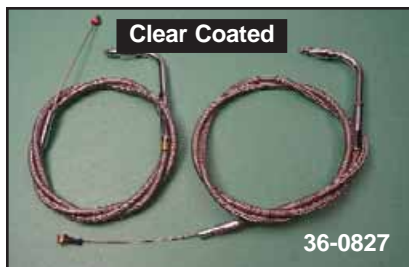

Cable Sets

Barnett Clear Coat Braided Stainless Throttle Cable Sets include throttle & idle cable.

VT No.	Year	Model	Length
36-0827	2002-up	XL1200	Stock
36-0832	1981-95	S&S Super E,G, Screamin' Eagle	33"
36-0829	1996-up	S&S Super E,G, Screamin' Eagle	33"
36-0830	1981-95	S&S Super E,G, Screamin' Eagle	38"
36-0831	1996-up	S&S Super E,G, Screamin' Eagle	41.50"
36-0832	1981-85	XL Stoc	k
36-0833	1981-85	As Above	+8"
36-0851	1986-87	XL Stoc	k
36-0852	1988-95	XL	Stock
36-0853	1996-01	XL	Stock

Chrome Dual Throttle Cable Separator is two piece design.
VT No. 31-9942

Chrome Throttle Cable Support Bracket. for all Twins with Bendix carburetor. Replaces 27459-74.
VT No. 35-0208

Spiral Chrome Throttle Cable in stock length. Fits 1976-80 All Throttle.
VT No. 36-0511