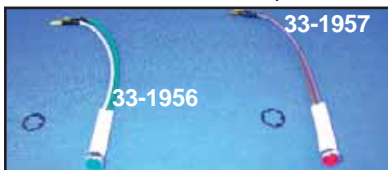

Gauge Mount

For 48mm Mini Gauge

Chrome Billet Gauge Holder fits 48mm or 60mm gauges for T-type bars 1" or 1 1/4" with 3 1/2" center.

48mm	60mm	Holes	Type
39-0602	39-0611	None	Single
39-0603	39-0612	2	Single
39-0604	39-0613	None	Dual
39-0605	39-0614	2	Dual

Speedometer Visor fits 1995-up XL models.
VT No. 39-0223

31-0877 Installed

Chrome Billet Fork Tube Gauge Bracket permits quick and easy installation of mini 48 mm gauges to exposed fork tubes. Gauges are sold separately.

VT No.	Fork Size
31-0876	39mm
31-0877	41mm

3/8" Indicator Lamps.

VT No.	OEM	Color	Type	Fits
33-2022	68489-86	Red	O.P.	1986-up XL
33-2023	68574-86	Green	Neutral	1986-up XL
33-2024	68023-92	Blue	HiBeam	1986-up XL
33-2025	68695-91	Green	Turn Sig	1991-up XL
33-2026	68002-92A	Red		1991-up XL
12-9911	68608-83	Speed	Nut	1983-up XL

Indicator Lamps fit visors and dash for high beam, neutral and generator.

VT No.	OEM	Color	Type	Fits
33-1956	67851-75	Green	Neutral	1975-83 XL
33-1957	68536-75	Red	O.P.	1975-83 XL

Speedo & Tach Brackets in chrome fit all XL models.