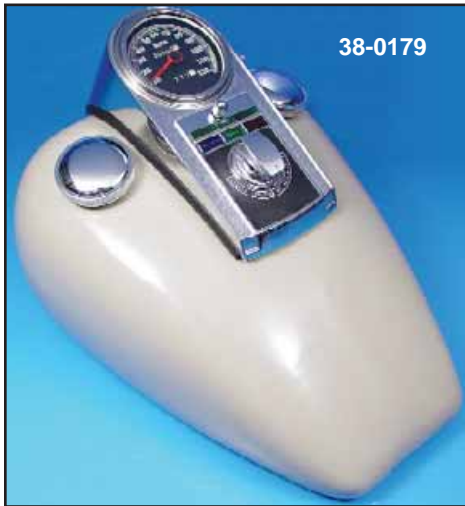

Bobbed Tank Kit features one piece 3.2 gallon design, which includes chrome bung style late caps, and all necessary mount hardware for installation. Kit also includes a chrome cast dash kit.

VT No.	Years
38-0179	1982-94
38-0177	1995-03
38-0191	2004-06

Bobbed Tanks One Piece for Sportsters will bolt to existing mounting holes and includes hardware. Available as tank only which will accept 2, 3 or cast type dash kits which includes 3 lite dash, plain unwired dash base, 2:1 ratio speedometer, key switch (for cosmetic looks only) gas cap set, gas tank and mounting hardware. 1982-up models must use XLS or shorter seat. All tanks use 38-0321 gas cap set and are 3.2 gallon capacity. Tank measure 21 3/4" long and 12 3/4" wide and is 15 1/4" from mount hole to mount hole with petcock location on left hand side. 1995-up kits include coil relocation kit VT No. 38-0218.

Kit	Tank Only	Years
38-0075	38-0097	1952-78
38-0076	38-0094	1979-81
38-0077	38-0096	1982-94
38-0067	—	1995-03
	38-0026	2004-06