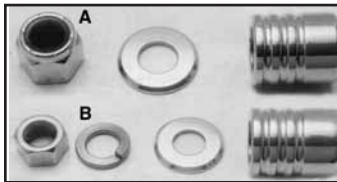

Chrome Front Axle Spacer, Washer & Nut Kits.

Smooth Groove	Years #
9974-4	9975-4 1995-99B
2028-5	2027-5 2000-upA