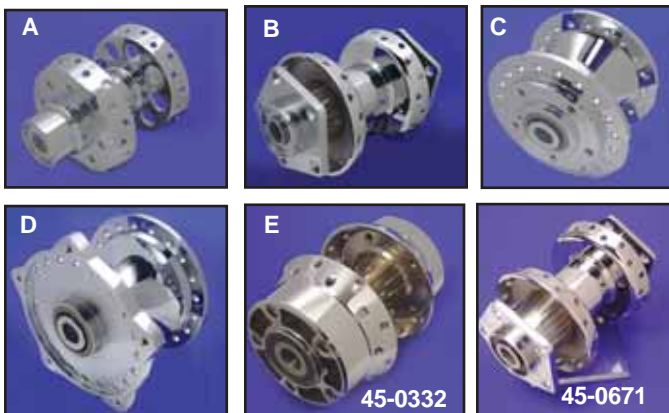

Rear Hubs

VT No.	#	OEM	Fits
45-0301	A	41017-55	1955-78 K-XL-XLH-XLCH
45-0668	B	43457-79	1979-81 All XL
45-0670	B	40952-82A	1982-85 XL
45-0671	B	40976-86A	1986-99 XL
45-0332	E	40976-00	2000-2004 XL
45-0333	E	41053-02	2005-up XL

Front Hubs

VT No.	#	OEM	Fits
45-0297	C	43600-73	1973 only XL
45-0307	D	43600-74	1974-77 XL's, SD
45-0308*	D	—	As above, Satin
45-0309*	D	—	As above, Polish
45-0310	C	43600-78	1978-83 XL-XLS
45-0311*	C	—	As above, Satin
45-0312*	C	—	As above, Polish
45-0298	C	43619-84	1984-99 XL-XLS
45-0292	C	—	As above but DD
45-0532	C	43619-00	2000-up XL STD Hugger, DD
45-0641	C	43610-00	2000-up XL Custom 883/1200 Chrome SD

All Hubs include bearings, races, seals, seal spacers and are assembled and chromed except where noted.

*Note: Internals not included, order separately