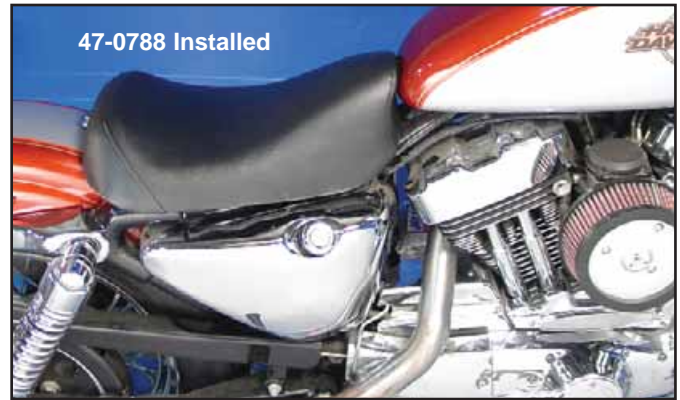

Solo for XL

Frame Mount Type

Contour Solo Seat fits XL, bolts on.

VT No.	Year
47-0788	1982-03
47-0789	2004-06
47-0795	2007-up

Classic Black Solo features premium Naugahyde with skirt decorated with midnite spots, order seat pad or fender tail available separately.

VT No.	Fits
47-8720	1952-78
47-0881	2004-06

Fringed Style Solo Seat features naugahyde construction with 6" genuine leather fringe. Custom solo style accepts 3" or 5" springs. Seat measures 10" long by 9" wide and can be mounted with or without seat T's. Matching pad features nickel spots and measures 10" long by 6 1/2" wide.

VT No.	Fits
47-0684	1979-2003 XL-XLH
47-8683	Pad, All

Spring Mount Leather Solos and Mount Kits are listed in the Multi Fit section.

XL