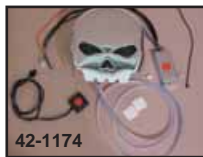

# SKULL STUFF

**Skull Contour Levers** in chrome feature skull ends.  
**VT No. Fits**  
 26-2172 1972-81  
 26-2189 1996-up  
 26-0787 2007-up

**1982-95 Chrome Clutch and Brake Lever Sets** feature girder design with skull end.  
**VT No. 26-2111**

**Skeleton Mirror Set** with bone shaped stems.  
**VT No. 34-0782**

**Skull Mirrors** feature offset stems.  
**VT No. Stem**  
 34-6025 Worm  
 34-6024 Wing

**Chrome Skull Medallion** fits fender end.  
**VT No. 50-1157**

**Skull Mirror** includes 2 length stems to fit right or left side.  
**VT No. 34-0111**

**Skull Tribal Mirror Sets** include stems.  
**VT No. 34-0759**

**5 Skull Billet Mirror** fits right or left side complete with "worm" stem.  
**VT No. 34-6022**

**Wyatts Carbon Fibre Mesh** on chrome points covers.  
**VT No. Type Model**  
 42-0461 5-Hole TC-88  
 42-0464 2-Hole 1970-99 BT  
 2004-up XL  
 42-1524 2-Hole 1971-03 XL