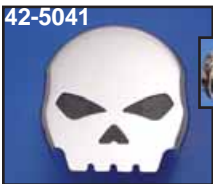

# SKULL STUFF

**Skull Contour Levers** in chrome feature skull ends.  
**VT No. Fits**  
 26-2172 1972-81  
 26-2189 1996-up  
 26-0787 2007-up

**1982-95 Chrome Clutch and Brake Lever Sets** feature girder design with skull end.  
**VT No. 26-2111**

**Skeleton Mirror Set** with bone shaped stems.  
**VT No. 34-0782**

**Skull Mirrors** feature offset stems.  
**VT No. Stem**  
 34-6025 Worm  
 34-6024 Wing

**Chrome Skull Medallion** fits fender end.  
**VT No. 50-1157**