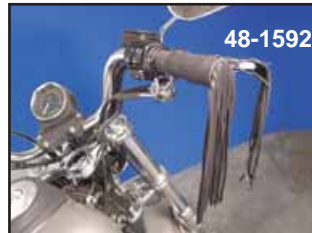

1996-up Lever Assembly

26-2158

26-2182

26-2184

26-2163

26-2205

26-2204

26-2207

26-2158

26-2194

26-2195

26-2196

26-2199

26-2200

1996-up Chrome Clutch Handle Assembly includes mount bracket, clamp and handle, assembled.

VT No.	Years	Fits
26-2158	1996-06	BT
26-2205	2007-up	BT
26-2207	2008-up	Touring FLT
26-2158	1996-03	XL
26-2182	2004-2006	XL
26-2204	2007-up	XL
32-1219	2007-up	Switch

32-1219

48-0449

48-1592

48-1593

48-1594

2004-up Chrome Pieces for XL's.

26-2194	42807-04	Clamp/Bracket
26-2195	38671-04	Bracket
26-2196	42807-04	Lever Pin
26-2198	45799-04	Spring
26-2199	46268-04	Cable Pin
26-2200	45801-04	Bushing