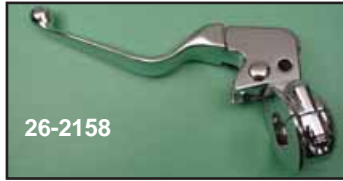

1996-up Lever Assembly

26-2158

26-2182

26-2184

26-2163

26-2205

26-2204

26-2207

26-2158

26-2194

26-2195

26-2196

26-2199

26-2200

1996-up Chrome Clutch Handle Assembly includes mount bracket, clamp and handle, assembled.

VT No.	Years	Fits
26-2158	1996-06	BT
26-2205	2007-up	BT
26-2207	2008-up	Touring FLT
26-2158	1996-03	XL
26-2182	2004-2006	XL
26-2204	2007-up	XL
32-1219	2007-up	Switch

32-1219

48-0449

48-1592

48-1593

48-1594

2004-up Chrome Pieces for XL's.

26-2194	42807-04	Clamp/Bracket
26-2195	38671-04	Bracket
26-2196	42807-04	Lever Pin
26-2198	45799-04	Spring
26-2199	46268-04	Cable Pin
26-2200	45801-04	Bushing

12V Receptacle Box for cell phone, MP3 player or lighter.
VT No. 32-0845

Black Leather Accessories.

VT No.	Description
48-0550	Lever Covers
48-0449	Grip Covers
48-1592	Grip Covers with 10" fringe
48-1713	Cover with 16" fringe
48-1583	Lock Holder
48-0550	Lever Covers
48-1582	Lever Cover with 10" fringe
48-1714	Lever Covers with 16" fringe
48-1593	Lever Cover 1993-up
48-1594	As Above 1993-up with 10" fringe
48-1715	As Above 1993-up with 16" fringe