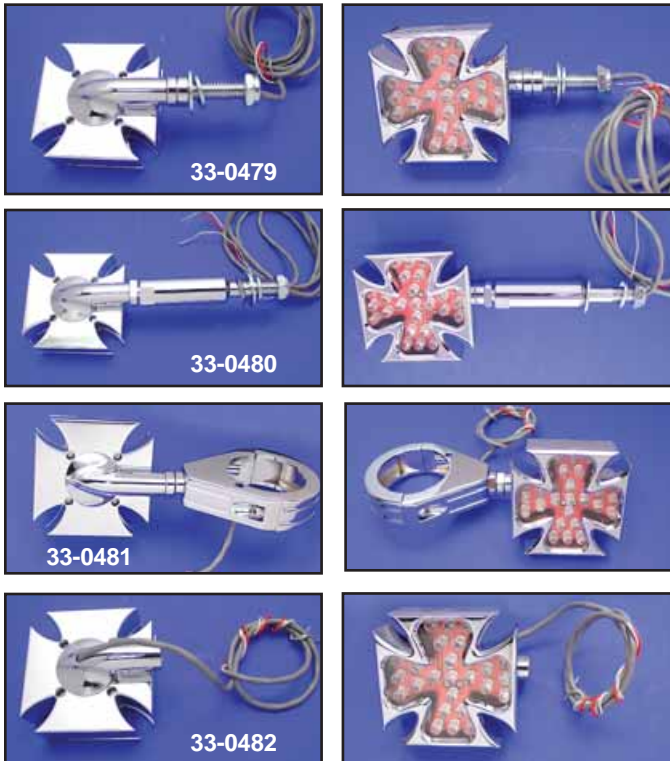

VT No.	Type
33-0440	Red
33-0441	Amber
33-0442	Blue

Lamps listed for show or decorative use only, and not D.O.T. approved.

Mini Marker Lamp feature rounded profile & smooth half moon lenses. They mount to any flat surface single filament lamps. Comes with both amber and red lenses, mounting hardware and rubber base gasket. 1" diameter lens, 3 1/4" overall length.
VT No. 33-0819

33-0436

33-00437

Bullet Lamp features built in 360° turnable visor, with clear lens and an extra yellow lens, pair, 1 7/8" diameter.

VT No.	Type
33-0436	Grooved
33-0437	Smooth
33-0143	Bulb Set

LED Bullet Lamp Set measures 1.5" OD x 2.75" long with clear lens and amber LED.
VT No. 33-1003

Clear Bullet Lamp Set features red LED bulbs. Pair. Includes turn signal load equalizer.
VT No. 33-0674

VT No.	Color
33-0846	Red
33-0847	Amber

Marker Lamp

All custom turn signal/lights require load equalizer.

Maltese LED Lamp Set sold as pairs w/clear lens.

VT No.	Type	LED
33-0479	Turn Signal with 86mm Short Stud	Red
33-0480	Turn Signal with 96mm Long Stud	Red
33-0481	Turn Signal with 41mm Clamp Kit	Amber
33-0267	Turn Signal with 39mm Clamp Kit	Amber
33-0482	Turn Signal Only	Amber