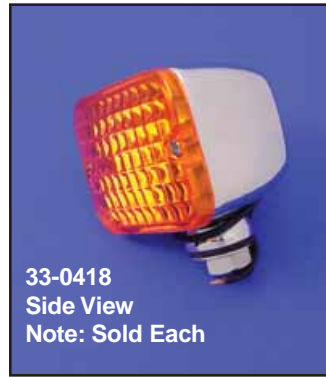

Marker Lamp

All custom turn signal/lights require load equalizer.

LED Micro Lamp Set features 12V LED units.

VT No.	Color	Lens	Length
33-0682	Amber	Amber	1 3/4 Long x 1 3/4 Wide x 1 1/4 Height
33-0683	Red	Clear	
33-0689	Amber	Clear	

LED Center Mount Marker Lamps. Sold as pairs.

VT No.	Color
33-0271	Amber
33-0272	Green
33-0273	Blue
33-0274	Orange
33-0275	Purple
33-0276	Red
33-0277	Clear

Universal LED Round Hi-Glide Lamps, sold each.

VT No.	Size	Color	Lens
33-0058	1.50 D x 2.75L	Amber	Amber
33-0059	1.50 D x 2.55 L	Amber	Clear
33-0060	1.60 D x 3.00 L	Amber, Dual	Amber
33-0061	1.60 D x 3.00 L	Red	Red

Chrome Die Cast Tour Lamps available in mini, standard or diamond shape. Wire exits through mount for sanitary mounting. Amber or red, 12 volt.

LED

2" Chrome Skull Marker Lamp Set is for decoration only, lighted eyes.

- VT No. Type
 33-2146 Bulb
 33-0626 LED

Chrome Mini Decoration Lamps is ABS assembly with LED. This light operates by air wind without wiring system.