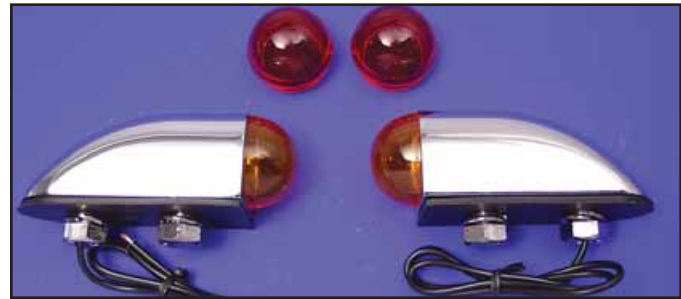

Mini Marker Lamp feature rounded profile & smooth half moon lenses. They mount to any flat surface single filament lamps. Comes with both amber and red lenses, mounting hardware and rubber base gasket. 1" diameter lens, 3 1/4" overall length.
VT No. 33-0819