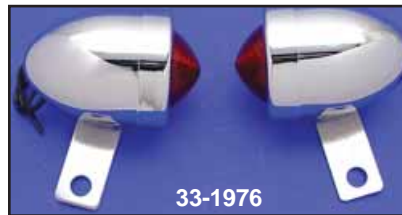

Red Bullet Lamps feature chrome body and rim. Type (B) is replica style with brackets riveted on, 68566-50 left, 68567-50 right. Sold in pairs.