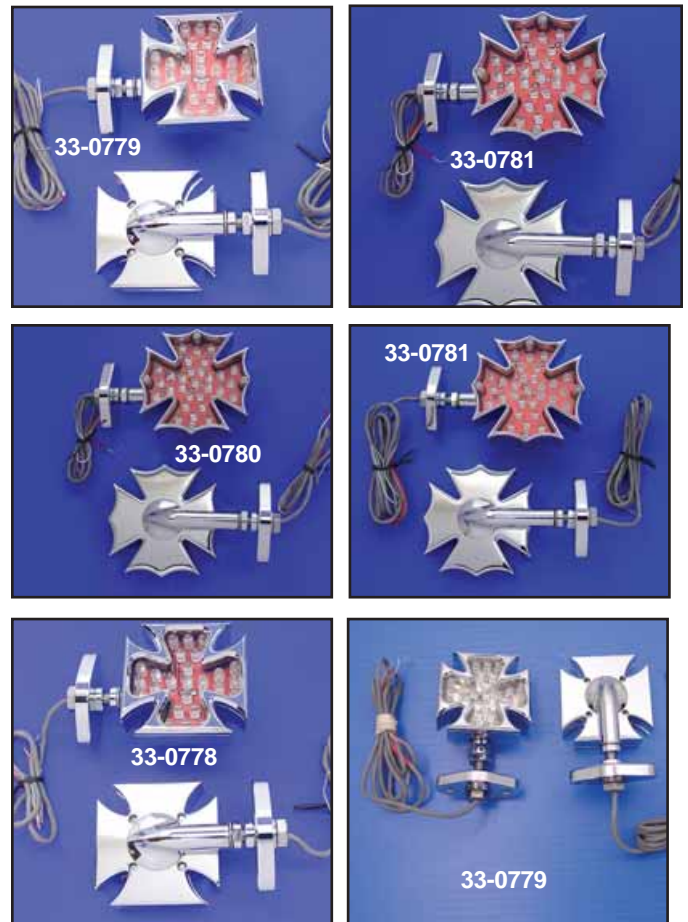

Squire Marker Lamp Set features 3" x 3" red lens with full LED matrix.

VT No. 33-0874

Chrome Maltese Marker Lamps feature LED design and measure 2.5" x 2.5".

VT No.	Item
33-0671	Lamp Set
33-0679	Mount Bolt Set

Lamps listed are for show or decorative use only and not D.O.T. approved.

Fireman Turn Signal Sets to fit OE style mounts.

Note: Fork mount types have clear lens, amber LED. Rear stud mount have clear lens with red LED.

Sold as pairs.

VT No.	Style	Type
33-0483	Turn Signal Mount	Short Stud
33-0484	Turn Signal Mount	Long Stud
33-0485	Turn Signal Mount	41mm Clamp Kit
33-0268	Turn Signal Mount	39mm Clamp Kit
33-0269	Turn Signal Only	