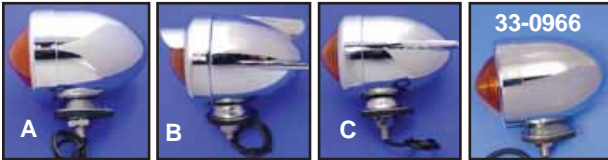

VT No.	Item	Type
33-0618	Lamp Set	35W
33-0987	Lamp Set	50W
33-0988	Bulb Set	50W

Mini Cateye Winker Lamp Set.
VT No. 33-6493

Eagle Eye Lamp Set features amber lens and Billet extension stem.

VT No.	Length
33-0681	2.75"
33-0692	3.75"

Bullet Lamps

Bullet Lamps. The original chromed favorites feature metal construction with single bottom stud mounting. Sold each.

VT No.	#	w	Color
33-0400	A	Wire	Amber
33-0966	A	1	Amber
33-0968		1 LED	Amber
33-0967		1 LED	Red
33-0969		2 LED	Red
33-0401	A	1	Red
33-0433		1	Amber with visor
33-0320	A	2	Red
33-0413	B	1	Amber, 3 Fin
33-0403	C	1	Amber, 2 Fin
33-2005		1-Amber, 2 Fin	With visor
42-0204	D	Visors	Chrome, pair
33-1971		12V Bulb	Single, 10 pack
33-1970		6V Bulb	Single, 10 pack
33-1982		12V Bulb	Double, 10 pack
31-0153		Chrome	Bracket fits L. Plate Mt
33-2050		Bracket	Kit with two 33-0400