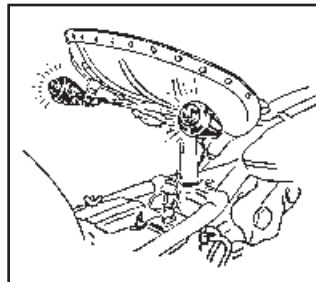

Chrome Bullet Lamps feature 1 3/4 round lamps with brackets attached. Can be mounted as shown. Units replace 11402-38 with red glass lenses.

VT No. 33-0145