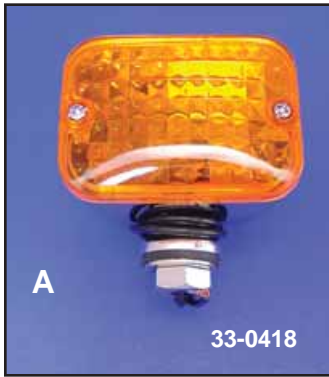

Marker Lamp

All custom turn signal/lights require load equalizer.

LED Micro Lamp Set features 12V LED units.

VT No.	Color	Lens	Length
33-0682	Amber	Amber	1 3/4 Long x 1 3/4 Wide x 1 1/4 Height
33-0683	Red	Clear	
33-0689	Amber	Clear	