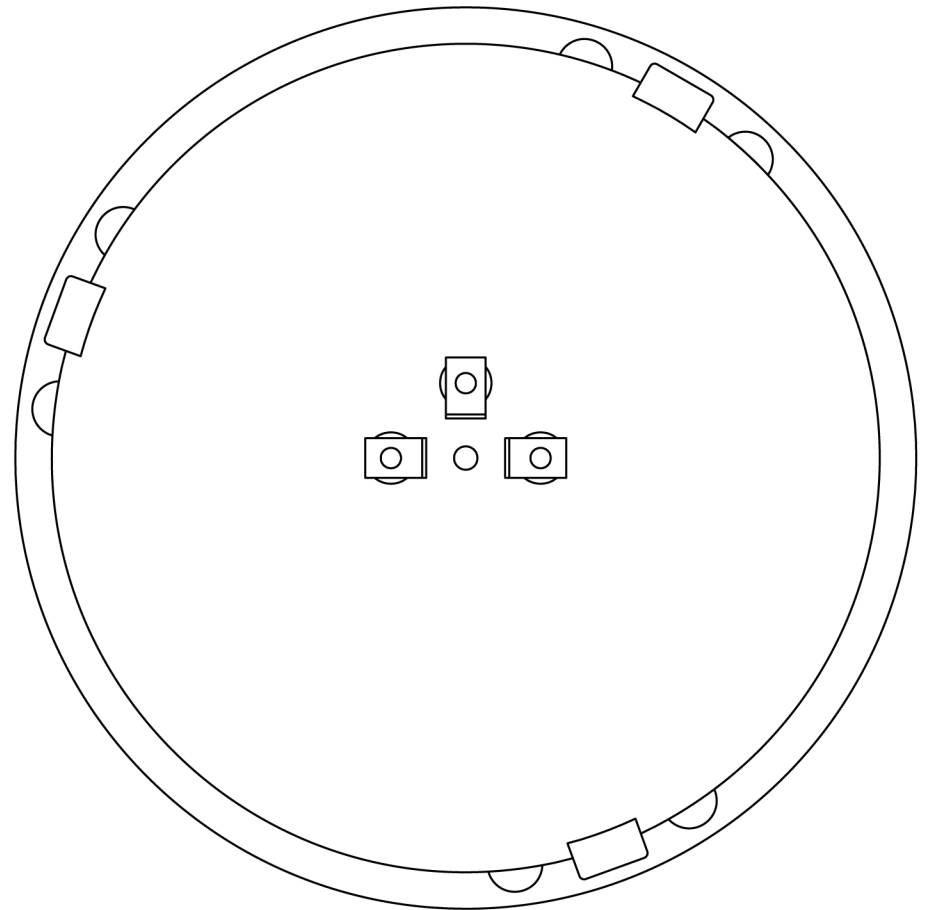

Headlamp includes 6 volt 60/55 watt seal beam bulb.

VT 33-1030

FRONT

BACK