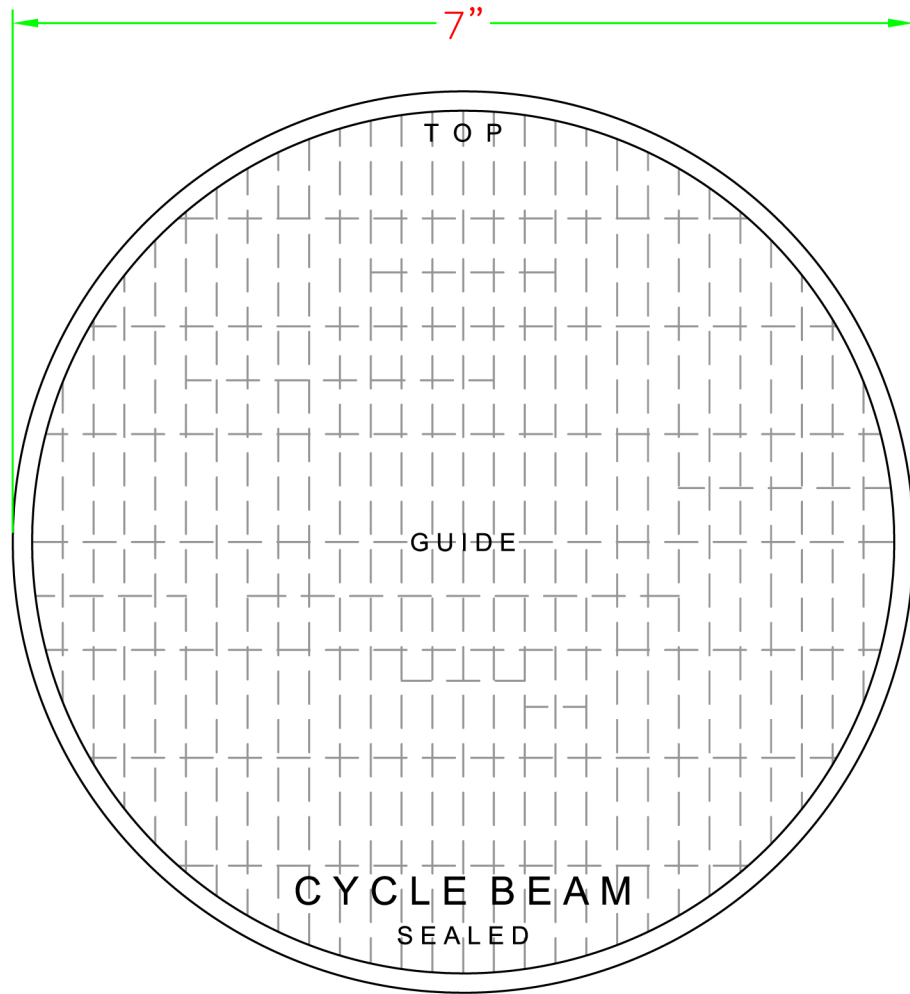

Headlamp includes 6 volt 60/55 watt seal beam bulb.

VT 33-1030

FRONT

BACK