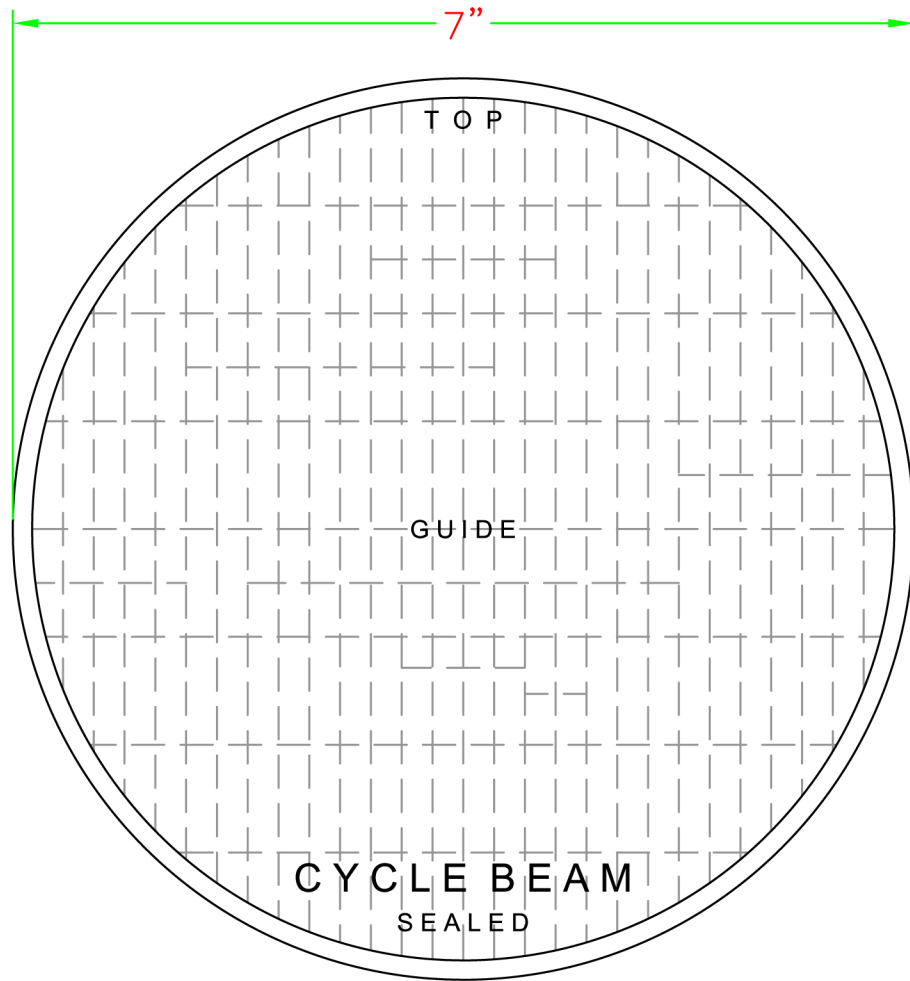

Headlamp includes 12 volt 60/55 watt seal beam bulb.

VT 33-1032

FRONT

BACK