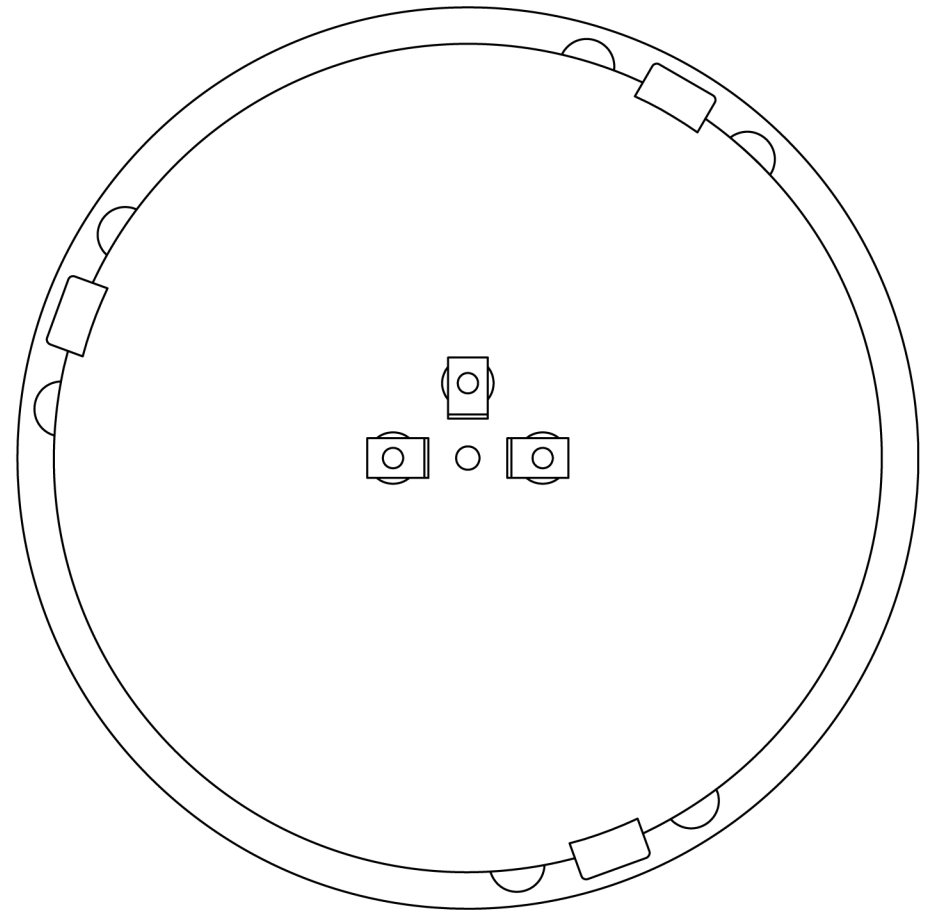

Headlamp includes 12 volt 60/55 watt seal beam bulb.

VT 33-1032

FRONT

BACK