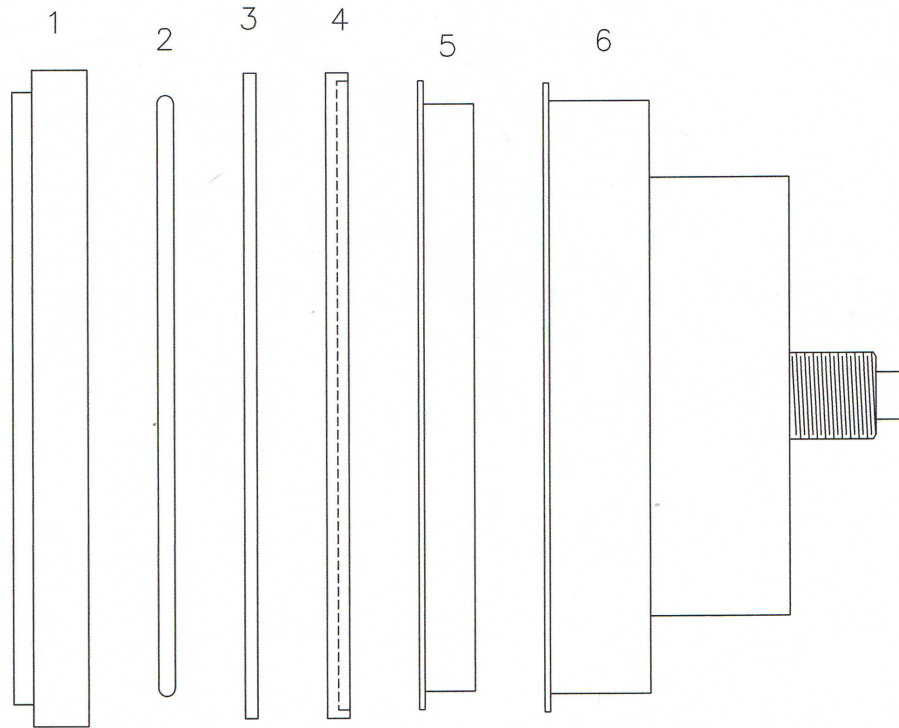

# SPEEDOMETER FACE ASSEMBLY ORDER

ITEM	DESCRIPTION	QUANTITY
1	CHROME BEZEL	1
2	O-RING	1
3	GLASS	1
4	RUBBER SEAL	1
5	HOUSING TRIM	1
6	SPEEDOMETER HOUSING	1