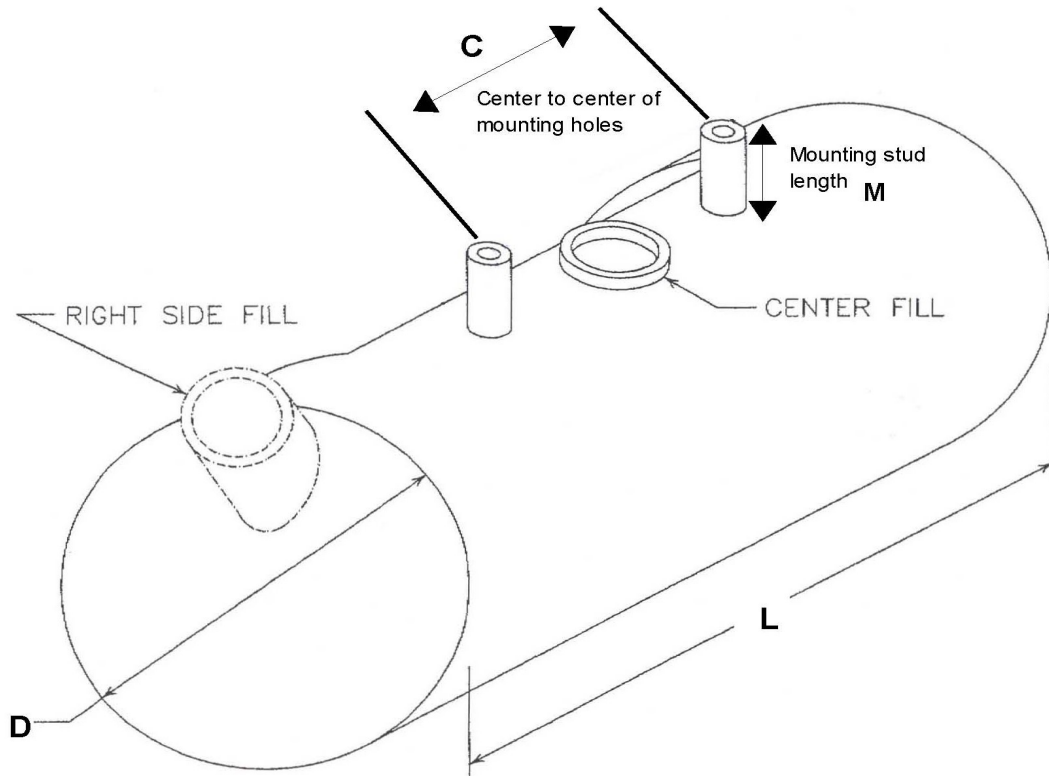

V-Twin Mfg.  
Raw Round Oil Tank Center Fill  
VT No. 40-0229

This is a custom application and rider safety depends on proper installation. This product should only be installed by a knowledgeable and trained motorcycle technician. V-Twin Mfg. accepts no responsibility for improper installation.

Measurement Guide

Pictures not drawn to scale and are for reference only

Tank Dimensions	
Length	L
Diameter	D
Center to Center	C
Mounting Stud Length	M