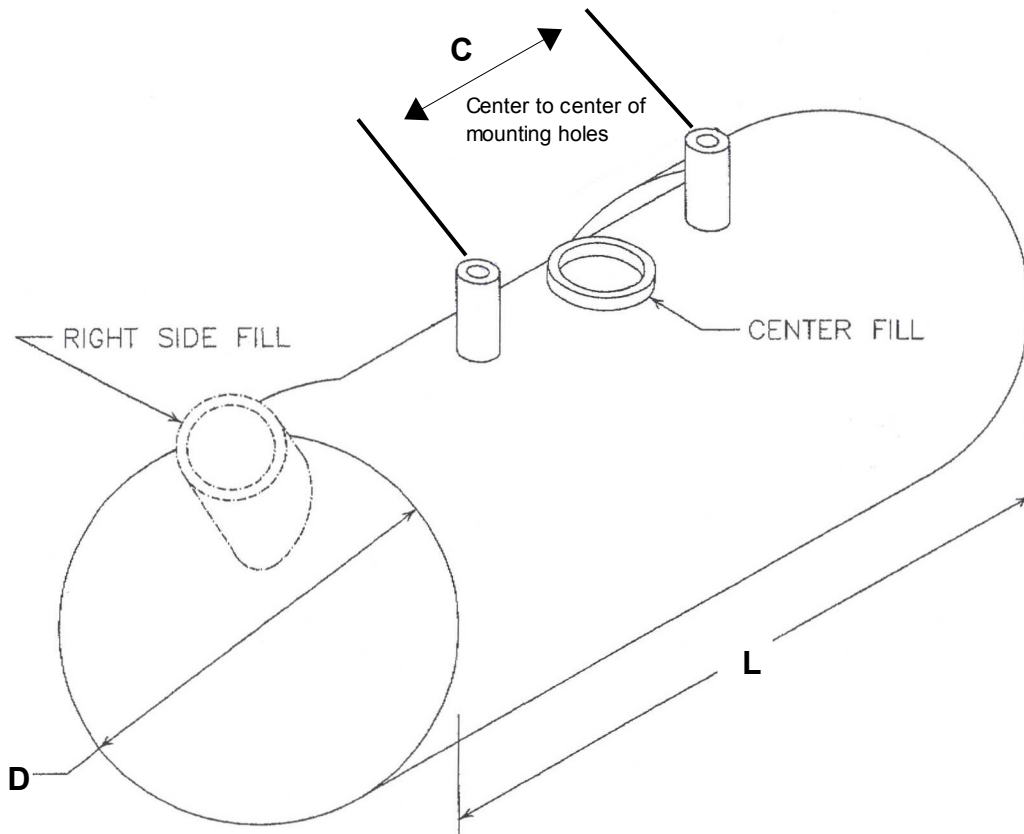

V-Twin Mfg.
Raw Round Oil Tank Side Fill
VT No. 40-0230
Measurement Guide

Tank Dimensions		
Length	L	11.5"
Diameter	D	6"
Center to Center	C	6.5"