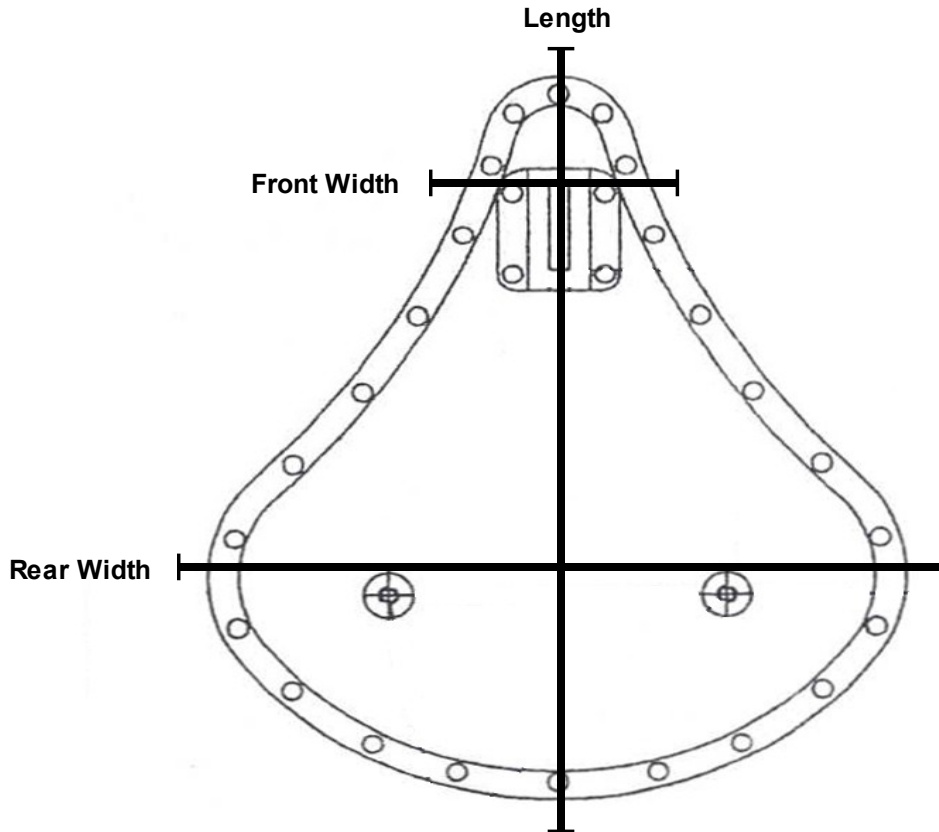

V-Twin Mfg.
Measurement Guide for
Black Leather Solo Seat And Mount Kit
VT No. 47-0146

This is a custom application and rider safety depends on proper installation. This product should only be installed by a knowledgeable and trained motorcycle technician. V-Twin Mfg. accepts no responsibility for improper installation.

K - Model Solo Seat Dimensions