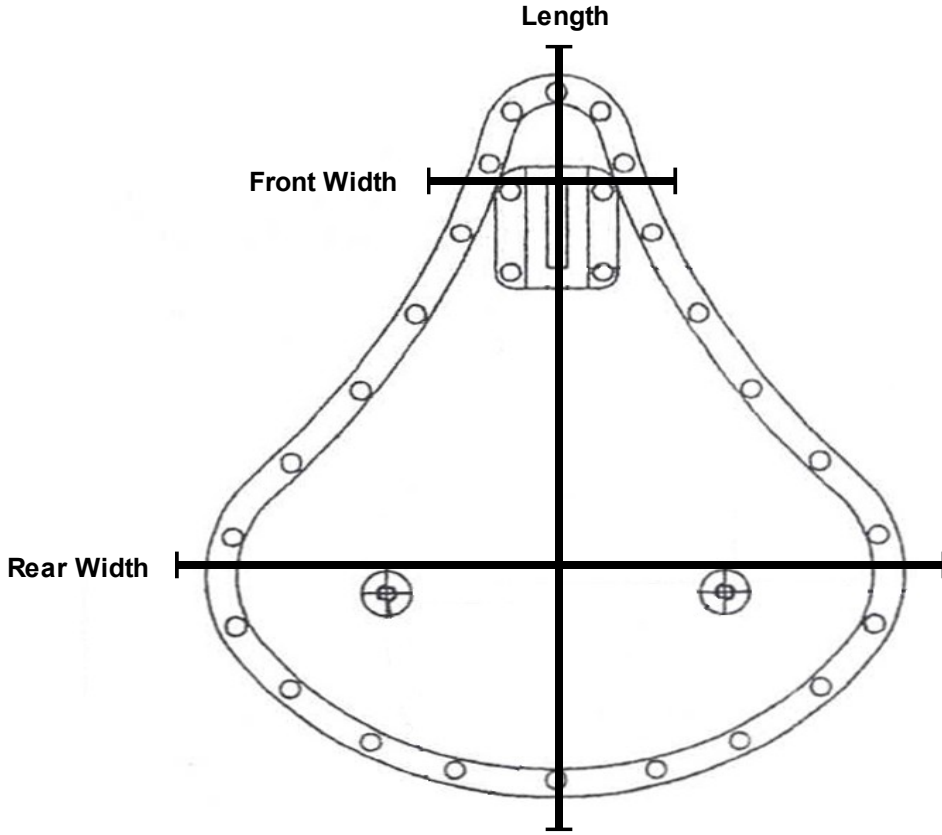

V-Twin Mfg.
Measurement Guide for
Replica Black Leather Solo Seat
VT No. 47-0431

This is a custom application and rider safety depends on proper installation. This product should only be installed by a knowledgeable and trained motorcycle technician. V-Twin Mfg. accepts no responsibility for improper installation.

Police Model Solo Seat Dimensions