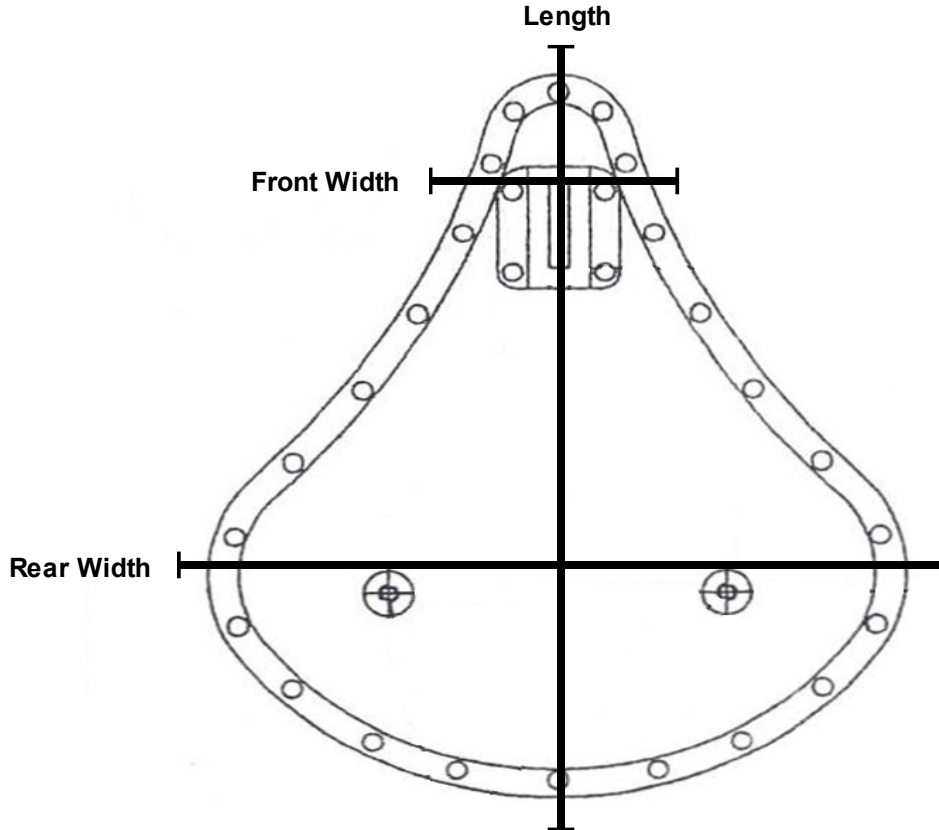

V-Twin Mfg.
Measurement Guide for
Brown Leather Deluxe Solo Seat without Skirt
VT No. 47-0516

This is a custom application and rider safety depends on proper installation. This product should only be installed by a knowledgeable and trained motorcycle technician. V-Twin Mfg. accepts no responsibility for improper installation.

Police Model Solo Seat Dimensions