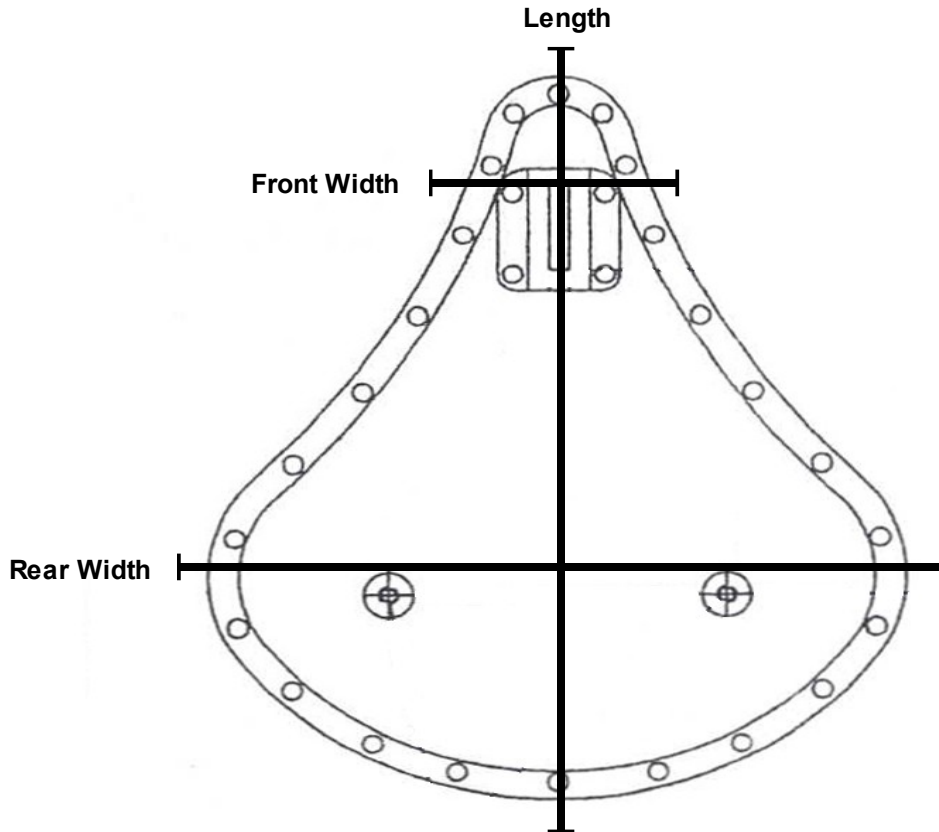

V-Twin Mfg.
Measurement Guide for
Brown Leather Early Style Solo Seat
VT No. 47-0535

This is a custom application and rider safety depends on proper installation. This product should only be installed by a knowledgeable and trained motorcycle technician. V-Twin Mfg. accepts no responsibility for improper installation.

Police Model Solo Seat Dimensions